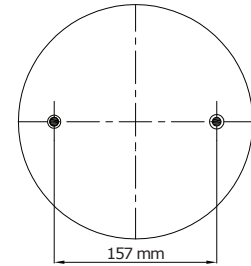

STYLE 2B - 301

www.airkraft.com.tr

TOP VIEW

BOTTOM VIEW

REFERENCE	ORDER NO.	DESCRIPTION	⊗
114301	11120154	Rubber bellow only	
113339	11120065		
113334	11120064		

Reference	Order No	ADAPTABLE CROSS		Reference	Order No	ADAPTABLE CROSS	
114301	11120154	FIRESTONE FLEX	22	113334	11120064	FIRESTONE	W01 358 7410
		FIRESTONE	W01 358 0226			CONTITECH	FD 330-22 331
			95.0037			GOODYEAR	2B12-406
			95.0082			TAURUS	KF 222-7410
		PIRELLI	T22 88544			HENDRICKSON	10170
		GOODYEAR	556 2 3 8210				
		PHOENIX	2B 22R				
113339	11120065	FIRESTONE	W01 358 7403				
		GOODYEAR	2B12-307				
		TAURUS	KF222-7403				
		CONTITECH	FD 330-22 318				
		HENDRICKSON	1159/2883/12514-001