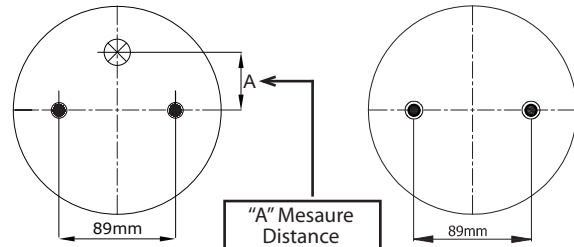

Figurative top / bottom view

"A" Mesure Distance to center

AIR INLET

| REFERENCE | ORDER NO | DESCRIPTION | ⊗ | A |
|-----------|----------|--|------|---------|
| 114001 | 11120143 | Rubber bellow only | | |
| 113001 | 11120001 | Top/bottom plate M10 (Blind nuts) | G1/4 | 44,4mm |
| 113004 | 11120004 | Top/bottom plate M8 (Blind nuts) | G3/4 | 38,1 mm |
| 113005 | 11120005 | Top/bottom plate M10 (Blind nuts) | G3/4 | 38,1mm |
| 113008 | 11120008 | Top/bottom plate M10 (Blind nuts), Bumper (90mm) | G1/4 | 44,4mm |
| 113021 | 11120016 | Top/bottom plate M10 (Bolts) | G1/4 | 44,4mm |
| 113482 | 11120117 | Top/bottom plate M8 (Blind nuts) | G1/4 | 44,4mm |