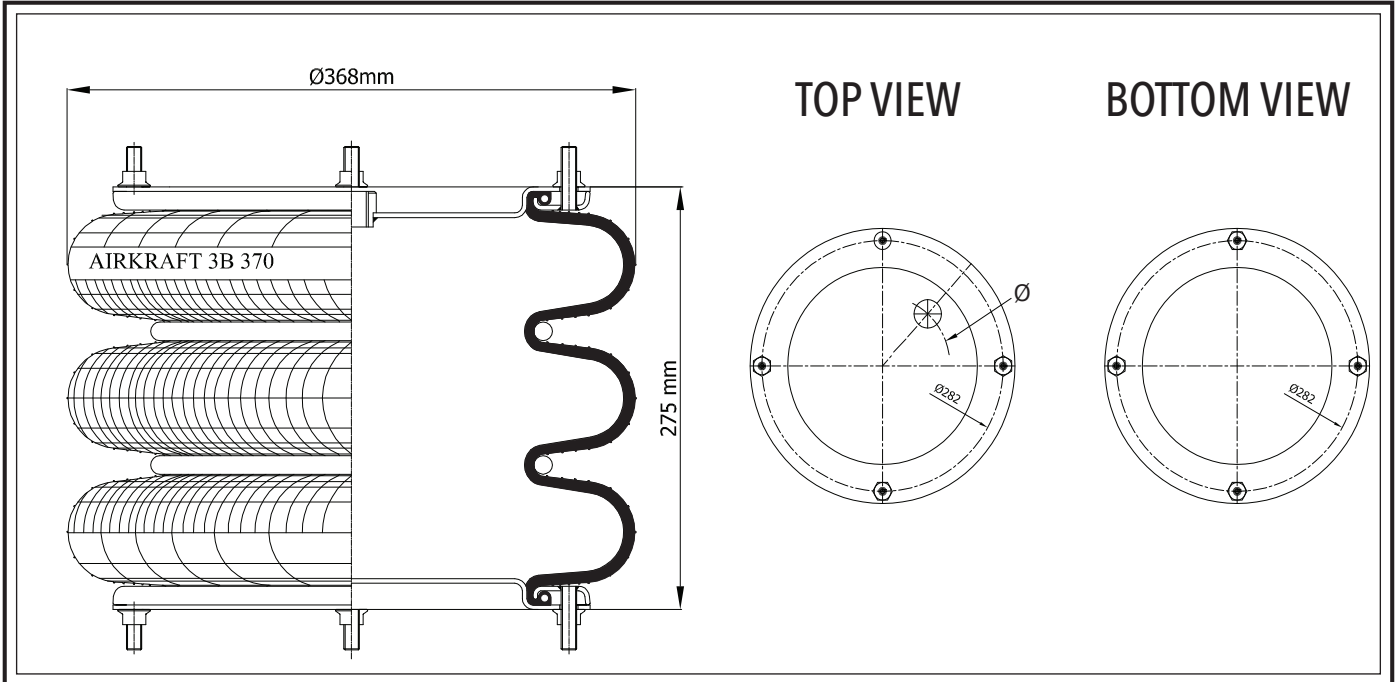

REFERENCE	ORDER NO:	DESCRIPTION	⊗	∅
Two Ply Bellows				
116100	11140065	Rubber bellow only		
115103	11140041	Top/Bottom plate M10 (bolts)	M22X1,5	center
115104	11140042	Top/Bottom plate M10 (bolts)	M22X1,5	170 mm
115105	11140043	Top/Bottom side only clamp ring M10		
115108	11140046	Top/Bottom plate M10 (bolts)	Rp 1/2	center
115109	11140047	Top/Bottom plate M10 (bolts)	Rp 1/2	170 mm

Reference	Order No:	ADAPTABLE CROSS		Reference	Order No:	ADAPTABLE CROSS	
116100	11140065	CONTITECH	FT 614-36 S	115108	11140046	CONTITECH	FT 614-36 1/2M10
		DUNLOP(FR)	14"½ x 3 SP 2007			DUNLOP(FR)	14"½ x 3 SP 1558
115103	11140041	CONTITECH	FT 614-36 S	115109	11140047	WEFORMA	WBD-G 590
		DUNLOP(FR)	14"½ x 3 SP 22799			NORGREN	M/31143 (14"½ x 3)
115104	11140042	CONTITECH	FT 614-36 S			CONTITECH	FT 614-36
		DUNLOP(FR)	14"½ x 3 SP 2547			DUNLOP(FR)	14"½ x 3
115105	11140043	CONTITECH	FT 614-36				
		DUNLOP(FR)	14"½ x 3 SP 2169