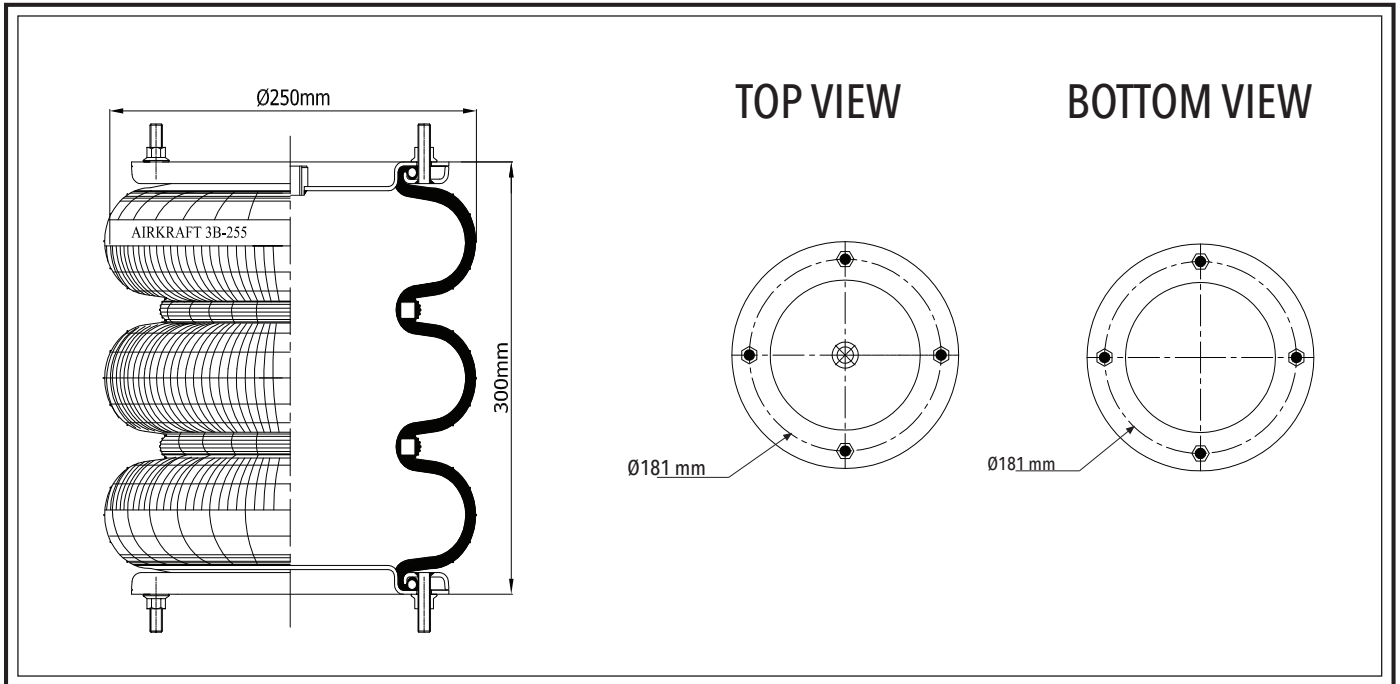

STYLE

3B - 255

www.airkraft.com.tr

REFERENCE	ORDER NO	DESCRIPTION	⊗
116005	11140061	Rubber bellow only	
115055	11140029	Top/Bottom plate M10 (bolts)	Rp 1/2
115056	11140030	Top/Bottom side only clamp ring M10	

Reference	Order No	ADAPTABLE CROSS		Reference	Order No	ADAPTABLE CROSS	
116005	11140061			115056	11140030	CONTITECH	FT 210-32
115055	11140029	CONTITECH	FT 210-32			DUNLOP(FR)	SP 1015 (10"x 3)
		DUNLOP(FR)	SP 1539 (10"x 3)				
		WEFORMA	WBD-G 450				
		NORGREN	M/31103 (10"x 3)				
		CONTITECH	FT 210-32				
		DUNLOP(FR)	SP 1015 (10"x 3)				

● BOLD / STUD

● BLIND NUT

⊗ COMBINATIONS STUD

⊗ AIR INLET

∅ DISTANCE TO CENTER

AIRKRAFT