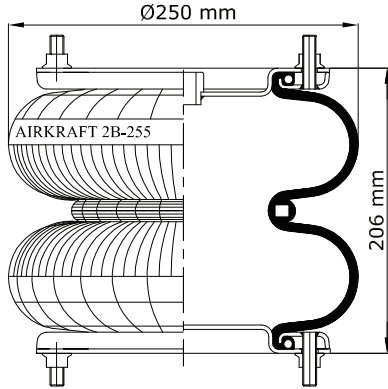

STYLE 2B - 255

www.airkraft.com.tr

TOP VIEW

BOTTOM VIEW

| REFERENCE | ORDER NO | DESCRIPTION | ⊗ |
|-----------|----------|---|---------|
| 114100 | 11120149 | Rubber bellow only | |
| 113100 | 11120038 | Top/bottom plate M10 (bolts) | RP 1/2 |
| 113101 | 11120039 | Top/Bottom side only clamp ring M10 (bolts) | |
| 113103 | 11120040 | Top/bottom plate M10(bolts) | M22X1.5 |
| | | | |
| | | | |
| | | | |
| | | | |
| | | | |