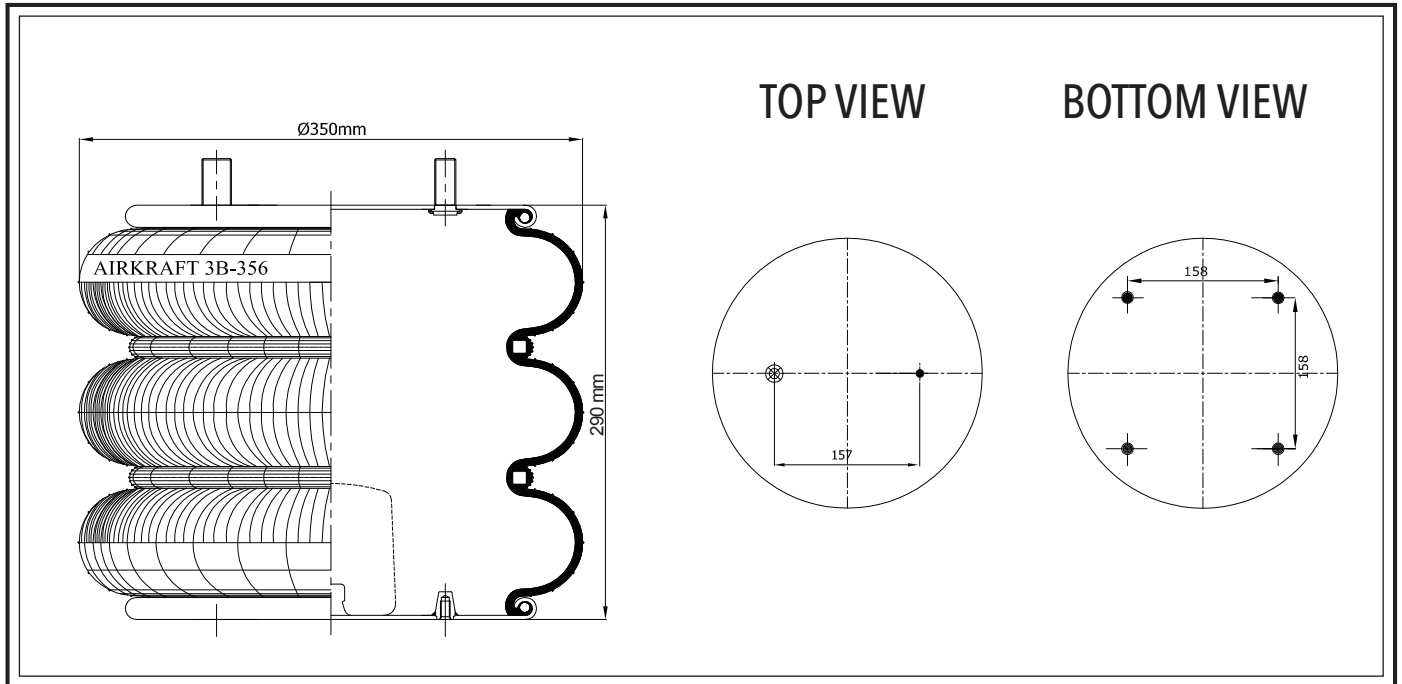

STYLE

3B-356

REFERENCE	ORDER NO:	DESCRIPTION	⊗
116055	11140068	Rubber bellow only	
115062	11140078		

Reference	Order No	ADAPTABLE CROSS	Reference	Order No	ADAPTABLE CROSS
116055	11140068	CONTITECH FT 530-32	115062	11140078	FIRESTONE W01-358-7797
		FIRESTONE FLEX 313			CONTITECH FT 530-32 535
		GOODYEAR FLEX 578-93-3-350			HENDRICKSON 1346