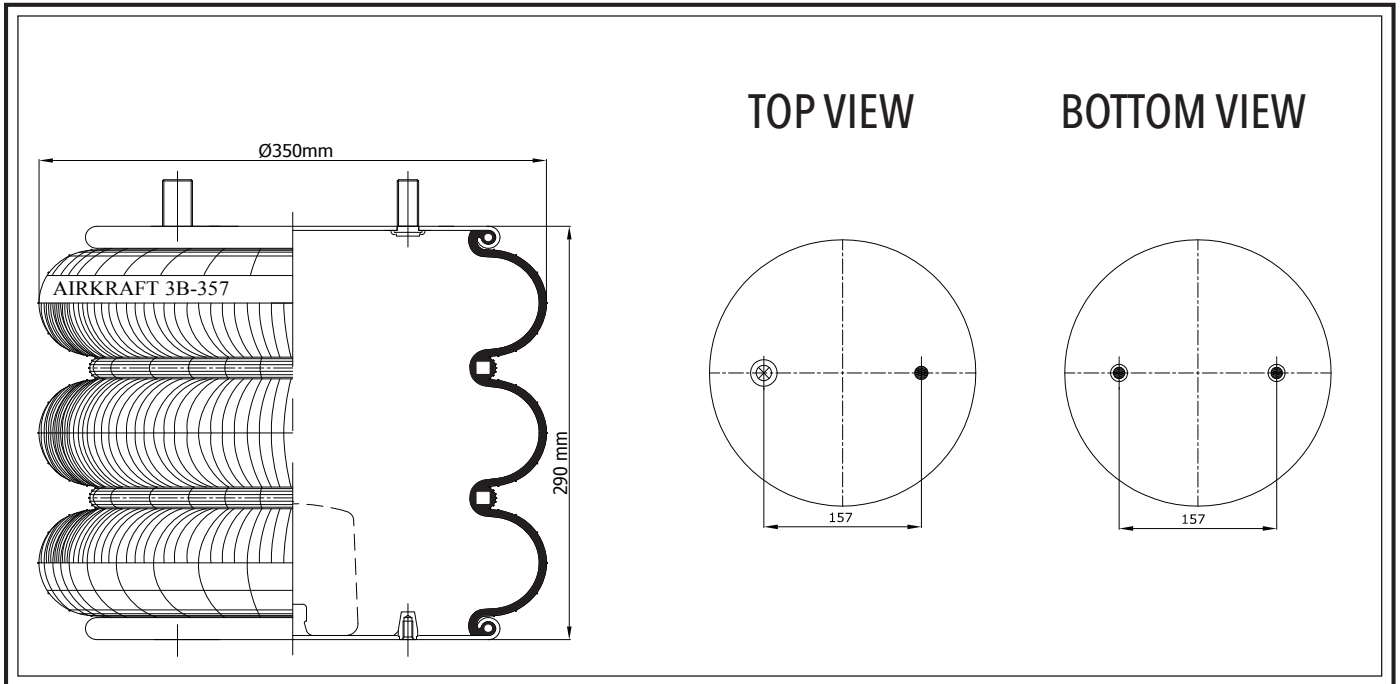

STYLE

3B-357

REFERENCE	ORDER NO	DESCRIPTION	⊗
116051	11140063	Rubber bellow only	
115066	11140086		

Reference	Order No	ADAPTABLE CROSS		Reference	Order No	ADAPTABLE CROSS	
116051	11140063	CONTITECH	FT 530-35	115066	11140086	FIRESTONE	W01-358-7850
		FIRESTONE	FLEX 333			CONTITECH	FT 530-35 441
						GOODYEAR	3B14-370 / 452