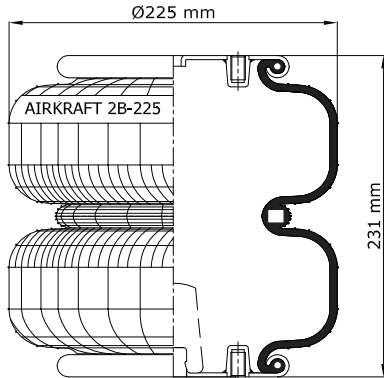

REFERENCE	ORDER NO.	DESCRIPTION	⊗	A
114004	11120144	Rubber bellow only		
113010	11120009	Top/bottom plate M10 (Blind nuts)	1/4NPT	44,4mm
113012	11120011	Top/bottom plate M10 (Blind nuts)	G1/4	44,4mm
113473	11120109			
113481	11120116	Top/bottom plate M10 (Blind nuts)	M12X1,5	44,4mm
113483	11120118	Top/bottom plate M8 (Blind nuts)	G3/4	38,1mm
113484	11120119	Top/bottom plate M8 (Blind nuts)	G1/4	44,4mm
113488	11120121			
113489	11120122			
113506	11120131			
113550	11120139			
113013	11120012			
113502	11120130			

Reference	Order No.	ADAPTABLE CROSS		Reference	Order No.	ADAPTABLE CROSS	
114004	11120144	CONTITECH	FD200-25 S	113484	11120119	FIRESTONE	W01-M58-6183
		GOODYEAR	556 2 3 8332			CONTITECH	FD 200-25/60555
		FIRESTONE	W01-358-0305 /			WEFORMA	WBZ 430-E2
113010	11120009	20-2		113488	11120121	FIRESTONE	W01-358-6951
		FIRESTONE	W01 M58 7679			GOODYEAR	2B 9-257
		DUNLOP(FR)	SO 9280	113489	11120122	FIRESTONE	W01-358-6952
		GOODYEAR	2B 9-269	113506	11120131	FIRESTONE	095.0327
		GART	T291/2B (291.2.260)			GOODYEAR	556 2 2 8657
113012	11120011	FIRESTONE	W01 M58 7394	113550	11120139	GOODYEAR	556 2 2 8406
		DUNLOP(FR)	9" 1/4 x2 SO 9280	113013	11120012	FIRESTONE	W01 358 6948
113473	11120109	FIRESTONE	20-2 T3 095.0256			CONTITECH	FD 200-25 429
113481	11120116	GOODYEAR	556 2 2 8656			GOODYEAR	2B9-251
113483	11120118	PHOENIX	SP2B12R-A-4	113502	11120130	FIRESTONE	W01-358-6943
		CONTITECH	FD 200-25 / 60382			CONTITECH	FD 200-25 426
		WEFORMA	WBZ 430-E1			GOODYEAR	2B9-250