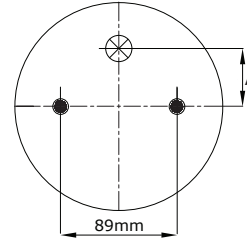

REFERENCE	ORDER NO	DESCRIPTION	⊗	A
114001	11120143	Rubber bellow only		
113001	11120001	Top/bottom plate M10 (Blind nuts)	G1/4	44,4mm
113004	11120004	Top/bottom plate M8 (Blind nuts)	G3/4	38,1 mm
113005	11120005	Top/bottom plate M10 (Blind nuts)	G3/4	38,1mm
113008	11120008	Top/bottom plate M10 (Blind nuts), Bumper (90mm)	G1/4	44,4mm
113021	11120016	Top/bottom plate M10 (Bolts)	G1/4	44,4mm
113482	11120117	Top/bottom plate M8 (Blind nuts)	G1/4	44,4mm

Reference	Order No	ADAPTABLE CROSS	Reference	Order No	ADAPTABLE CROSS
114001	11120143	FIRESTONE FLEX 20	113004	11120004	CONTITECH FD 200-19 2682 045000
		FIRESTONE W01-358-0138			WEFORMA WBZ 400 E1
		PHOENIX 2B 12R			BOSCH 822419043
		PIRELLI T20 86600			FESTO EB-250-185
		CONTITECH FD 200-19S/895 N			NORGREN PM/31092 (9"1/4x2)
		GOODYEAR 2B9-200- 578 9 2 3202			PHOENIX SP 2B 12R-1
113001	11120001	FIRESTONE W01 M58 6887	113005	11120005	
		PHOENIX SP 2B 12R	113008	11120008	
		PIRELLI T20	113021	11120016	
		CONTITECH FD 200-19 1/4 M10 60336	113482	11120117	FIRESTONE 20-T3 095.0255
		GOODYEAR 2B 9-201			CONTITECH FD 200-19 60336
		DUNLOP(FR) 9"1/4 SO 9201			GOODYEAR 556 2 2 8649
		GART T291/2(291.2.200)			WEFORMA WBZ 400-E2
					BOSCH 822419063