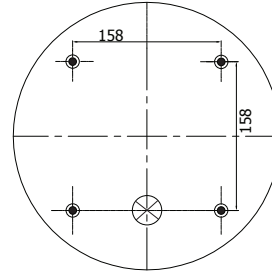

TOP VIEW

BOTTOM VIEW

REFERENCE	ORDER NO	DESCRIPTION	⊗
Two Ply Bellows			
113460	11120105	Top/bottom plate M8 (Blind nuts)	G 1/4
113454	11120102		
113464	11120107		
High Strength Bellows			
114452	11120163	Rubber bellow only	
113461	11120106		
113452	11120100		
113498	11120126		

Reference	Order No	ADAPTABLE CROSS	Reference	Order No	ADAPTABLE CROSS (High Strength Bellows)
113459	11120104		114452	11120163	FIRESTONE FLEX 205
113460	11120105	CONTITECH FD 530-22 61362			FIRESTONE W01 358 7929
		WEFORMA WBZ 600-E2	113461	11120106	FIRESTONE W01 358 7208
		BOSCH 822419065	113452	11120100	FIRESTONE W01-358 7224
		FESTO EB-385-230			CONTITECH FD 530-22 2682
113454	11120102	FIRESTONE 21T2 W01 358 7135			PIRELLI 1938
		CONTITECH FD 530-22 311	113498	11120126	FIRESTONE W01 358 7221
		GOODYEAR 2B 14-360/556 2 2 8554			
113464	11120107	HENDRICKSON 12514-014			
		FIRESTONE W01 358 7140			
		W01 681 7110			
		CONTITECH FD 530-22 316			
		GOODYEAR 2B14-359			
		HENDRICKSON 3184