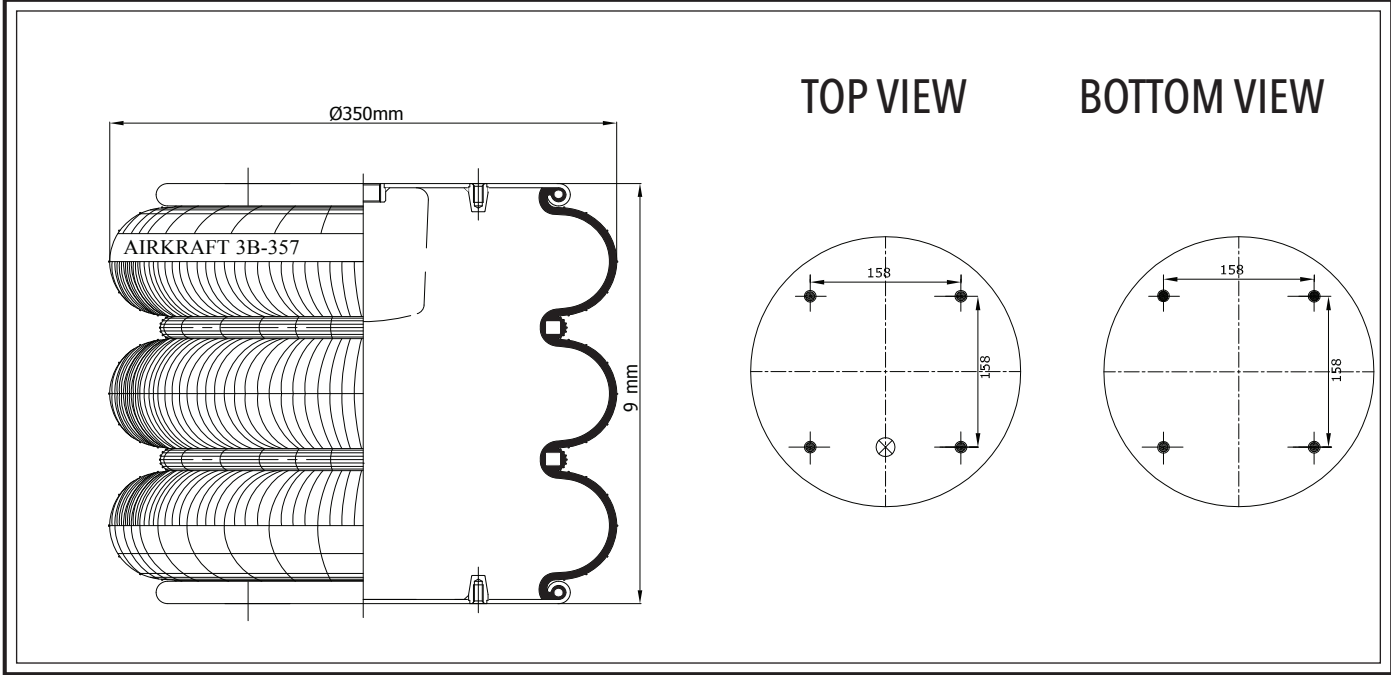

REFERENCE	ORDER NO.	DESCRIPTION	⊗
116051	11140063	Rubber bellow only	
115067	11140079		
115063	11140080		
115038	11140024		
115039	11140025		
115049	11140081	Top/bottom plate M8 (Blind nuts)	G1
115050	11140082	Top/bottom plate M8 (Blind nuts)	G1/4
115068	11140033		
115065	11140083		
115064	11140084		
115069	11140085		

Reference	Order No.	ADAPTABLE CROSS		Reference	Order No.	ADAPTABLE CROSS	
116051	11140063	CONTITECH	FT 530-35	115068	11140033	FIRESTONE	W01-358-7855
		FIRESTONE FLEX	333			CONTITECH	FT 530-35 522
115067	11140079	FIRESTONE	W01-358-7845	115065	11140083	FIRESTONE	W01-358-7848
		CONTITECH	FT 530-35 521			CONTITECH	FT 530-35 439
115063	11140080	FIRESTONE	W01-358-7838			GOODYEAR	3B14-360
		CONTITECH	FT 530-35 436	115064	11140084	FIRESTONE	W01-358-7839
		GOODYEAR	3B14-356			CONTITECH	FT 530-35 437
115038	11140024					GOODYEAR	3B14-359 / 444
115039	11140025			115069	11140085	FIRESTONE	W01-358-7853
115049	11140081					CONTITECH	FT 530-35 537
115050	11140082