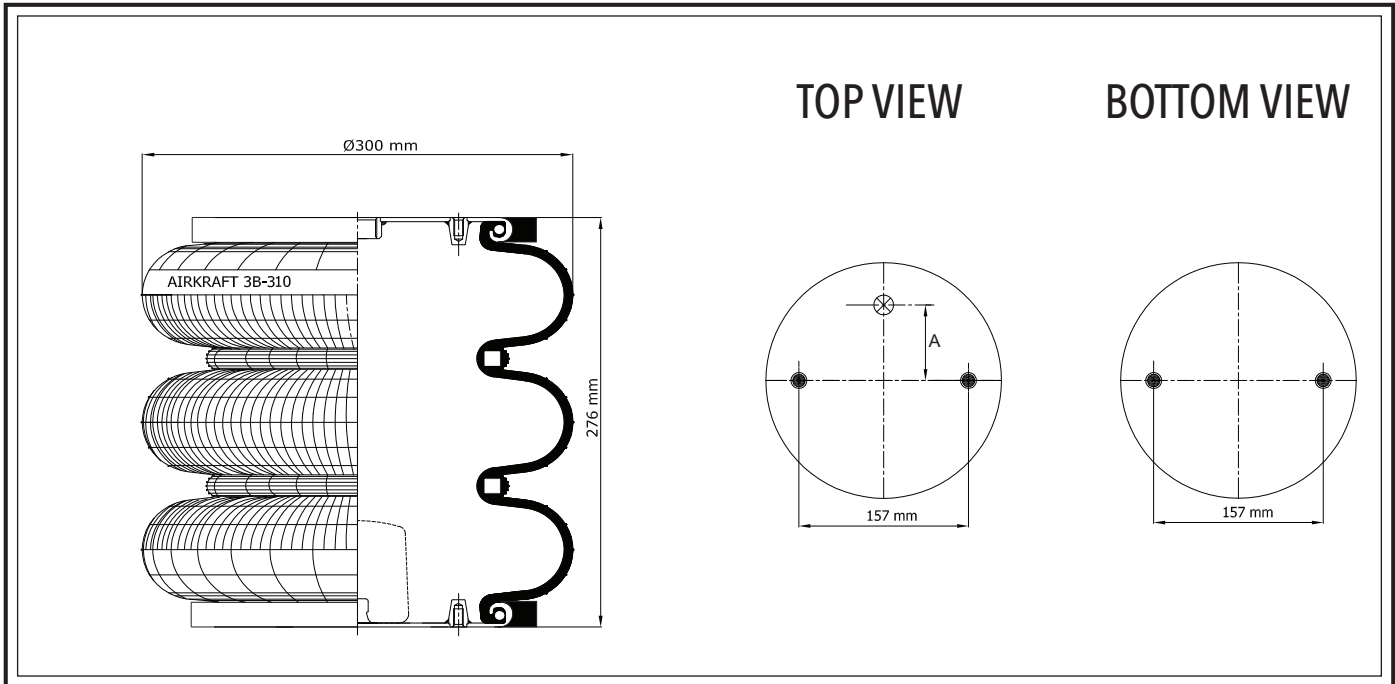

REFERENCE	ORDER NO.	DESCRIPTION	⊗	A
116008	11140062	Rubber bellow only		
115023	11140015			
115027	11140017			
115033	11140073			
115035	11140074			

Reference	Order No.	ADAPTABLE CROSS		Reference	Order No.	ADAPTABLE CROSS	
116008	11140062	FIRESTONE	38R/38D	115035		CONTITECH	FT 330-29 498
		FIRESTONE	095.0047	11140074			FT 330-29 432
		GOODYEAR FLEX	556 3 3 8334			FIRESTONE	W01 358 8030
			578 93 3 100				W01-358-8010
115023	11140015	FIRESTONE	38RT3 095.0274			GOODYEAR	3B12-301
		GOODYEAR	556 3 2 8401				
115027	11140017	CONTITECH	FT 330-29 503				
		CONTITECH	FT 330-29 702				
		GOODYEAR	3B12-304				
115033	11140073	FIRESTONE	W01-358-8013				
		CONTITECH	FT 330-29 773				
		GOODYEAR	3B12-305