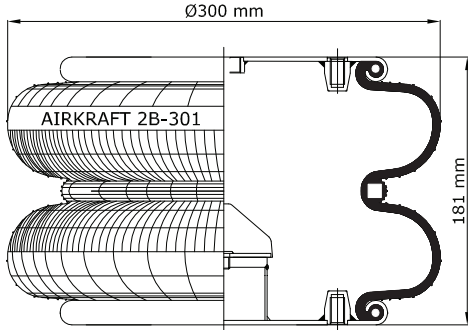

TOP VIEW

BOTTOM VIEW

REFERENCE	ORDER NO	DESCRIPTION	⊗	∅
114301	11120154	Rubber bellow only		
113329	11120061	Top/Bottom plate M10 (blind nuts)	M14X1.5	160mm
113554	11120141			

Reference	Order No	ADAPTABLE CROSS		Reference	Order No	ADAPTABLE CROSS	
114301	11120154	FIRESTONE FLEX	22	113329	11120061	SCANIA	1510249
		FIRESTONE	W01 358 0226	113554	11120141	SCANIA	1503813-7317
			95.0037				
			95.0082				
		PIRELLI	T22 88544				
		GOODYEAR	556 2 3 8210				
		PHOENIX	2B 22R