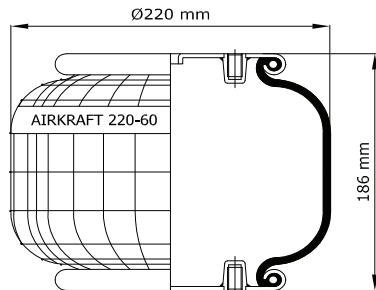

TOP VIEW

BOTTOM VIEW

REFERENCE	ORDER NO:	DESCRIPTION	⊗	A
112001	11101017	Rubber bellow only		
111152	11101011	Top/bottom plate M8 (17 mm Bolts)	1/4 NPT	44,4mm
111150	11101010	Top/bottom plate M10 (Blind nuts)	1/4 NPT	44,4 mm

Reference	Order No	ADAPTABLE CROSS	Reference	Order No	ADAPTABLE CROSS
112001	11101017	GART T291/B	111152	11101011	BMC 57RS306423
111150	11101010	GART T291/B (291.1.170)			
		MERCEDES-ACTROS-TURKEY