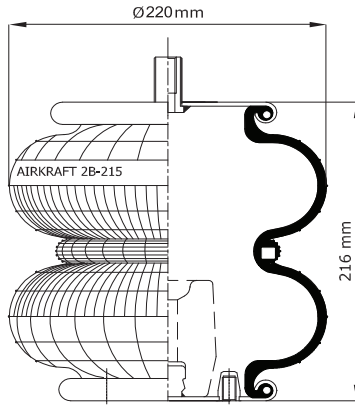

TOP VIEW

BOTTOM VIEW

REFERENCE	ORDER NO	DESCRIPTION	⊗
114005	11120175	Rubber bellow only	
113015	11120013	Bottom plate Blind nuts M10,Bumper (90mm)	M20X1.5-M12X1.5

Reference	Order No	ADAPTABLE CROSS	Reference	Order No	ADAPTABLE CROSS
114005	11120175	CONTITECH FS 70-7 60512			
113015	11120013	PHOENIX SP 2B 12R-12			
		Truck in Turkey			
		HENDRICKSON HS 507907/P