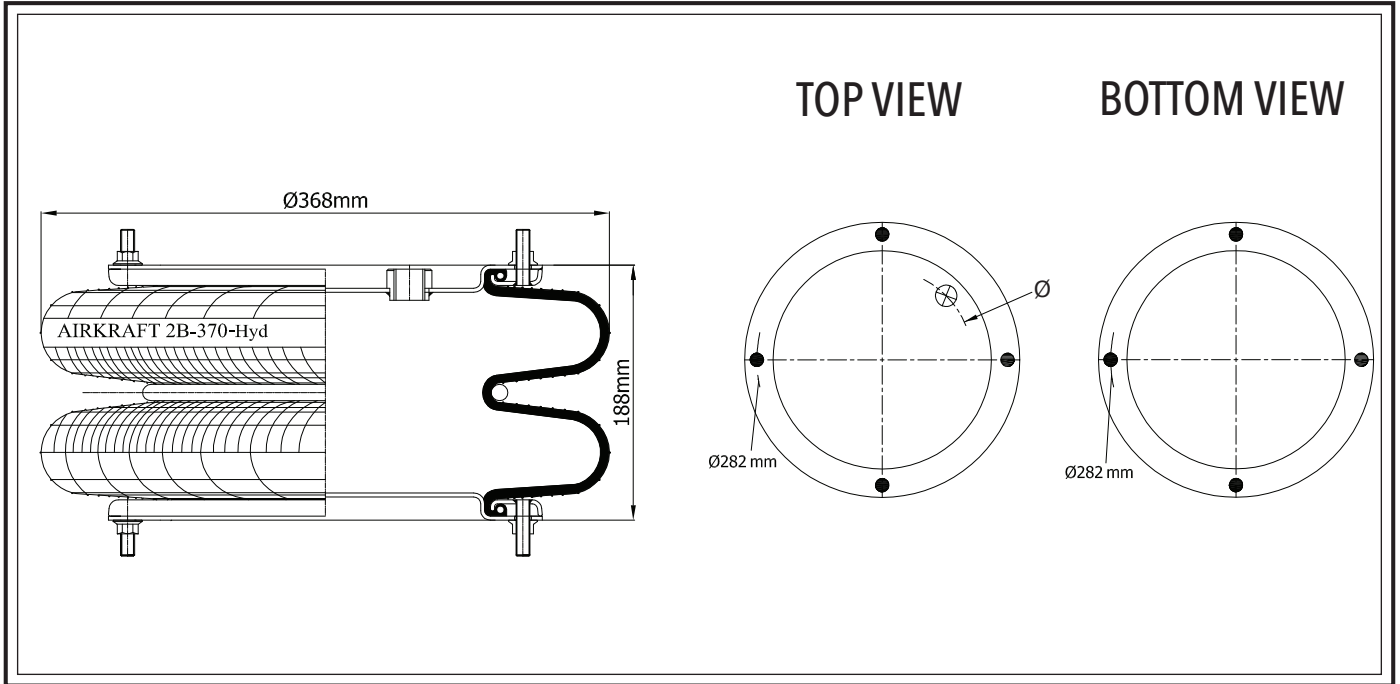

REFERENCE	ORDER NO:	DESCRIPTION	⊗	∅
		High Strength Bellows		
114351	11120158	Rubber bellow only		
113350	11120069	Top/Bottom plate 8xM10 (bolts)	M22X1,5	center
113351	11120070	Top/Bottom plate 8xM10 (bolts)	M22X1,5	170mm
113352	11120071	Top/Bottom side only clamp ring 8xM10		
113356	11120075	Top/Bottom plate 8xM10 (bolts)	RP1/2	center
113357	11120076	Top/Bottom plate 8xM10 (bolts)	RP1/2	170mm
113361	11120079	Top/Bottom side only clamp ring 12XM8 bolts		

Reference	Order No	ADAPTABLE CROSS		Reference	Order No	ADAPTABLE CROSS	
114351	11120158	CONTITECH	FD 614-26	113356	11120075	CONTITECH	FD 614-26
		DUNLOP(FR)	14"x 2 RE			DUNLOP(FR)	14"x 2 RE
113350	11120069	CONTITECH	FD 614-26	113357	11120076	CONTITECH	FD 614-26
		DUNLOP(FR)	14"x 2 RE			DUNLOP(FR)	14"x 2 RE
113351	11120070	CONTITECH	FD 614-26	113361	11120079	CONTITECH	FD 614-26
		DUNLOP(FR)	14"x 2 RE			DUNLOP(FR)	SP 2599
113352	11120071	CONTITECH	FD 614-26				
		DUNLOP(FR)	14"x 2 RE