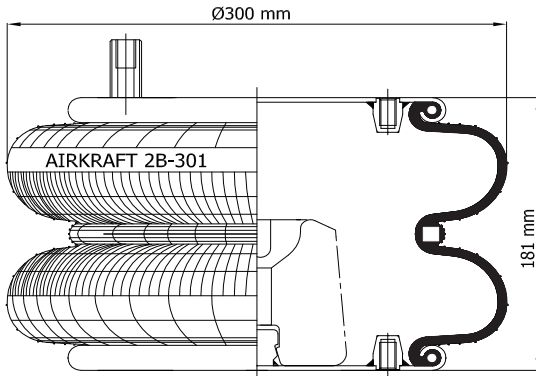

STYLE 2B - 301

www.airkraft.com.tr

TOP VIEW

BOTTOM VIEW

REFERENCE	ORDER NO.	DESCRIPTION	⊗
114301	11120154	Rubber bellow only	
113339	11120065		
113334	11120064		

Reference	Order No	ADAPTABLE CROSS		Reference	Order No	ADAPTABLE CROSS	
114301	11120154	FIRESTONE FLEX	22	113334	11120064	FIRESTONE	W01 358 7410
		FIRESTONE	W01 358 0226			CONTITECH	FD 330-22 331
			95.0037			GOODYEAR	2B12-406
			95.0082			TAURUS	KF 222-7410
		PIRELLI	T22 88544			HENDRICKSON	10170
		GOODYEAR	556 2 3 8210				
		PHOENIX	2B 22R				
113339	11120065	FIRESTONE	W01 358 7403				
		GOODYEAR	2B12-307				
		TAURUS	KF222-7403				
		CONTITECH	FD 330-22 318				
		HENDRICKSON	1159/2883/12514-001