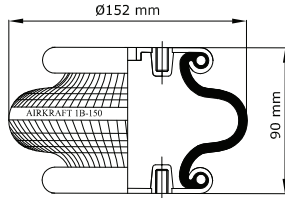

REFERENCE	ORDER NO:	DESCRIPTION	⊗
112003	11101014	Rubber bellow only	
111002	11101002	Top/bottom plate M8 (Blind nuts)	G 1/4
111010	11101007		

Reference	Order No	ADAPTABLE CROSS	Reference	Order No	ADAPTABLE CROSS
112003	11101014	CONTITECH FS 70-7 60512	111010	11101007	
		FIRESTONE FLEX 131			
		FIRESTONE W01 358 0131			
111002	11101002	PHOENIX SP 1B 05			
		CONTITECH FS 70-7 2681 015 000			
		WEFORMA WBE 200-E1			
		BOSCH 822419002			
		FESTO EB 165 65