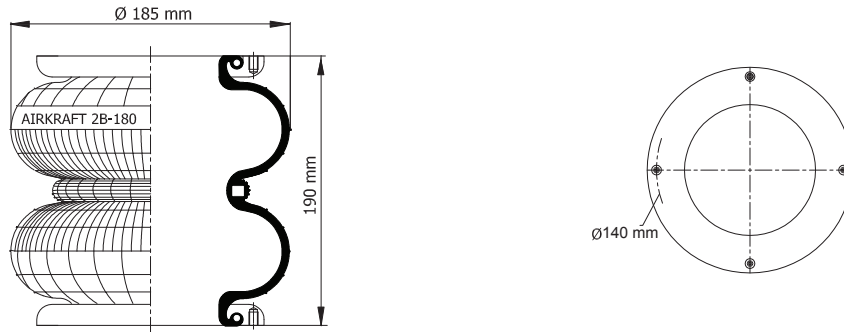

TOP & BOTTOM VIEW

REFERENCE	ORDER NO.	DESCRIPTION
114050	11120145	Rubber bellow only
113055	11120024	Top/Bottom side Flange (Steel) M6
113064	11120174	Top/Bottom side Flange (Steel) M8

Reference	Order No.	ADAPTABLE CROSS	Reference	Order No.	ADAPTABLE CROSS
114050	11120145	CONTITECH 603N	113064	11120174	
		FIRESTONE FLEX 26			
		FIRESTONE W01 358 0142			
		PIRELLI 26			
		PHOENIX 2 B 07 R			
113055	11120024