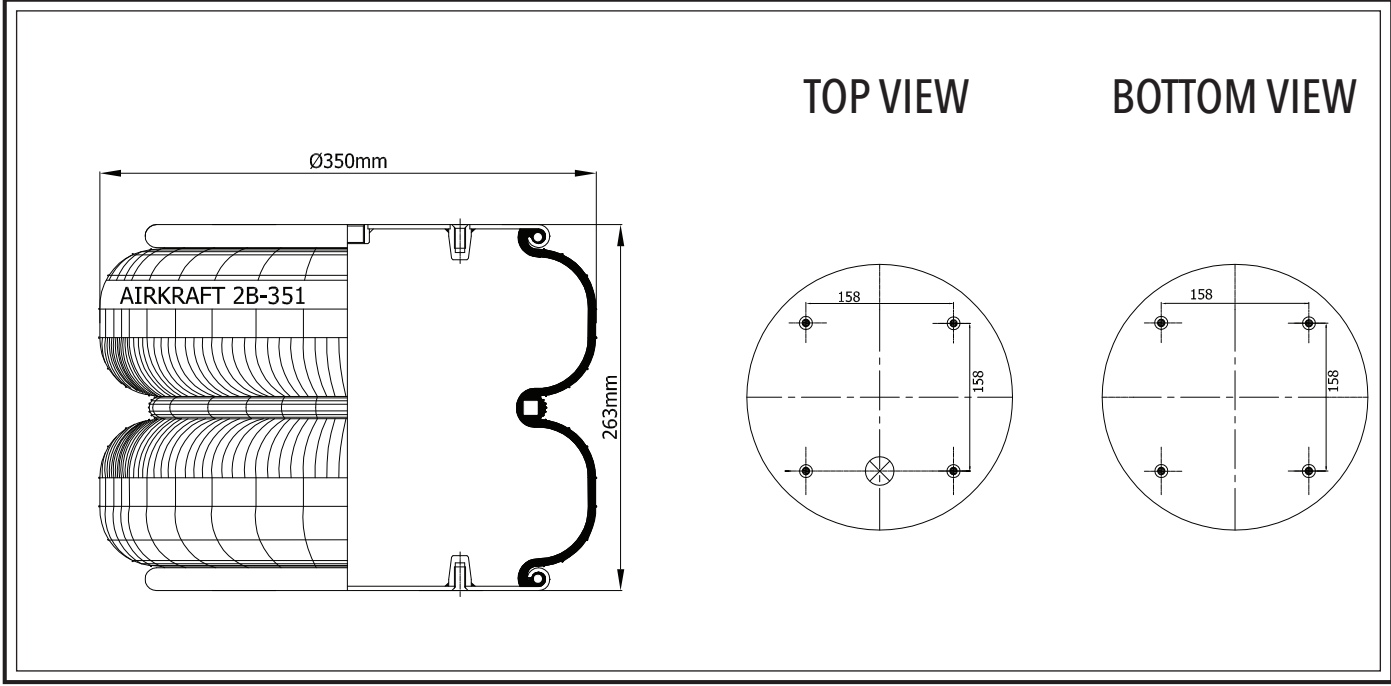

REFERENCE	ORDER NO:	DESCRIPTION	⊗
113507	11120132		

Reference	Order No	ADAPTABLE CROSS	Reference	Order No	ADAPTABLE CROSS
113507		FIRESTONE 233-2 T2 095.0508			
11120132		GOODYEAR 556 2 2 8725			
		GOODYEAR FLEX 556 2 3 8338