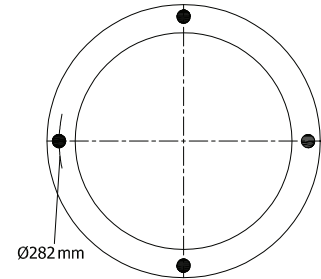

TOP VIEW

BOTTOM VIEW

REFERENCE	ORDER NO	DESCRIPTION	⊗	∅
Two Ply Bellows				
114350	11120157	Rubber bellow only		
113353	11120072	Top/Bottom plate M10 (bolts)	M22X1,5	center
113354	11120073	Top/Bottom plate M10 (bolts)	M22X1,5	170mm
113355	11120074	Top/Bottom side only clamp ring M10		
113358	11120077	Top/Bottom plate M10 (bolts)	RP1/2	center
113359	11120078			

Reference	Order No	ADAPTABLE CROSS		Reference	Order No	ADAPTABLE CROSS	
114350	11120157	CONTITECH	FD 614-26	113358	11120077	CONTITECH	FD 614-26
		DUNLOP(FR)	SP 1039 (14"x2)			DUNLOP(FR)	SP 1556
113353	11120072	CONTITECH	FD 614-26			WEFORMA	WBZ-G 600
		DUNLOP(FR)	14"x 2			NORGREN	M/31142 (14"1/2x2)
113354	11120073	CONTITECH	FD 614-26	113359	11120078	CONTITECH	FD 614-26
		DUNLOP(FR)	14"1/2 x 2 SP 1988			DUNLOP(FR)	SP 1988
113355	11120074	CONTITECH	FD 614-26				
		DUNLOP(FR)	SP 1041