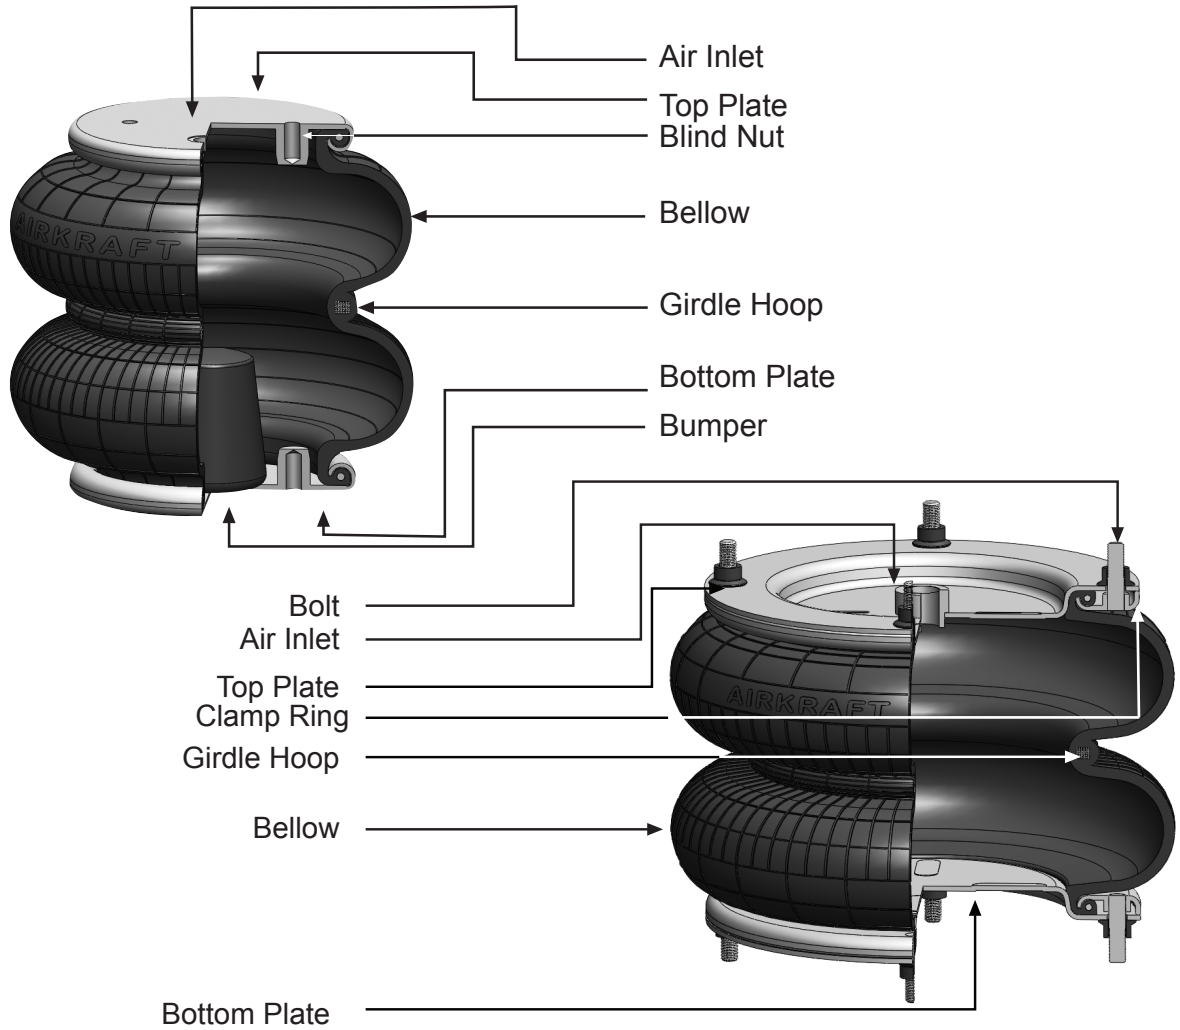

AIRKRAFT

CONVOLUTED AIRSPRINGS

COMPONENTS

Clamp Ring		HARDWARE KEY - SYMBOLS	

All data in this catalogue are informational. Air Otomotiv does not warrant the correctness or the completeness of these information and has the right to apply changes when necessary, without notice. A.I.R. Süspansiyon 2014 All rights reserved