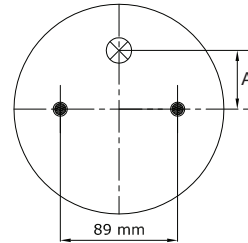

REFERENCE	ORDER NO:	DESCRIPTION	⊗	A
112001	11101017	Rubber bellow only		
111152	11101011	Top/bottom plate M8 (17 mm Bolts)	1/4 NPT	44,4mm
111150	11101010	Top/bottom plate M10 (Blind nuts)	1/4 NPT	44,4 mm

Reference	Order No	ADAPTABLE CROSS	Reference	Order No	ADAPTABLE CROSS
112001	11101017	GART T291/B	111152	11101011	BMC 57RS306423
111150	11101010	GART T291/B (291.1.170)			
		MERCEDES-ACTROS-TURKEY