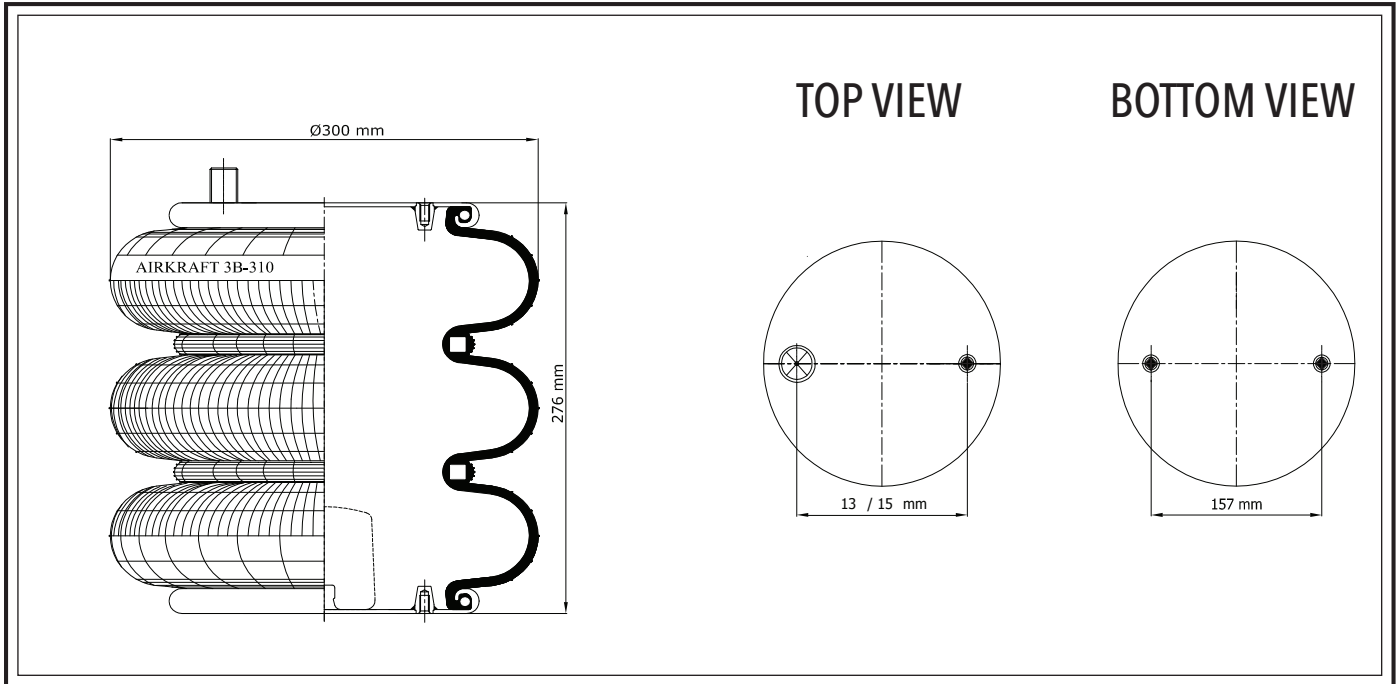

STYLE 3B-310

www.airkraft.com.tr

REFERENCE	ORDER NO	DESCRIPTION	⊗
115037	11140071		
115036	11140072		

Reference	Order No	ADAPTABLE CROSS		Reference	Order No	ADAPTABLE CROSS	
115037	11140071	FIRESTONE	W01-358-7996	115036	11140072	FIRESTONE	W01 358 8016
		CONTITECH	FT 330-29 520 / 723			CONTITECH	FT 330-29 433
		GOODYEAR	3B12-335