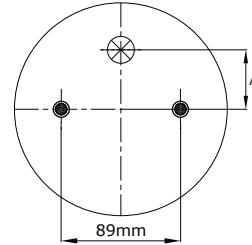

TOP VIEW

REFERENCE	ORDER NO.	DESCRIPTION	⊗	A
114004	11120144	Rubber bellow only		
113010	11120009	Top/bottom plate M10 (Blind nuts)	1/4NPT	44,4mm
113012	11120011	Top/bottom plate M10 (Blind nuts)	G1/4	44,4mm
113473	11120109			
113481	11120116	Top/bottom plate M10 (Blind nuts)	M12X1,5	44,4mm
113483	11120118	Top/bottom plate M8 (Blind nuts)	G3/4	38,1mm
113484	11120119	Top/bottom plate M8 (Blind nuts)	G1/4	44,4mm
113488	11120121			
113489	11120122			
113506	11120131			
113550	11120139			
113013	11120012			
113502	11120130			

Reference	Order No.	ADAPTABLE CROSS		Reference	Order No.	ADAPTABLE CROSS	
114004	11120144	CONTITECH	FD200-25 S	113484	11120119	FIRESTONE	W01-M58-6183
		GOODYEAR	556 2 3 8332			CONTITECH	FD 200-25/60555
		FIRESTONE	W01-358-0305 /			WEFORMA	WBZ 430-E2
113010	11120009	20-2		113488	11120121	FIRESTONE	W01-358-6951
		FIRESTONE	W01 M58 7679			GOODYEAR	2B 9-257
		DUNLOP(FR)	SO 9280	113489	11120122	FIRESTONE	W01-358-6952
		GOODYEAR	2B 9-269	113506	11120131	FIRESTONE	095.0327
		GART	T291/2B (291.2.260)			GOODYEAR	556 2 2 8657
113012	11120011	FIRESTONE	W01 M58 7394	113550	11120139	GOODYEAR	556 2 2 8406
		DUNLOP(FR)	9" 1/4 x2 SO 9280	113013	11120012	FIRESTONE	W01 358 6948
113473	11120109	FIRESTONE	20-2 T3 095.0256			CONTITECH	FD 200-25 429
113481	11120116	GOODYEAR	556 2 2 8656			GOODYEAR	2B9-251
113483	11120118	PHOENIX	SP2B12R-A-4	113502	11120130	FIRESTONE	W01-358-6943
		CONTITECH	FD 200-25 / 60382			CONTITECH	FD 200-25 426
		WEFORMA	WBZ 430-E1			GOODYEAR	2B9-250