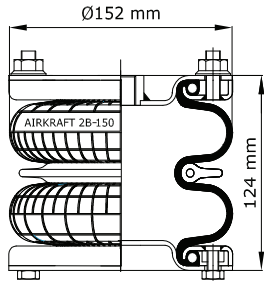

TOP VIEW

BOTTOM VIEW

REFERENCE	ORDER NO.	DESCRIPTION	⊗
114053	11120147	Rubber bellow only	
113070	11120031	Top side only clamp rings M10 (Bolts), Bottom side only clamp rings M8 (Nuts)	
113071	11120032	Top plate M10 (Bolts), bottom plate M8 (Nuts)	G 1/2
113072	11120033	Top/Bottom side only clamp rings M10 (Bolts)	
113073	11120034	Top/Bottom plate M10 (Bolts)	G 1/2

Reference	Order No.	ADAPTABLE CROSS		Reference	Order No.	ADAPTABLE CROSS	
114053	11120147	DUNLOP	6"x2 SP 917	113072	11120033	DUNLOP	6"x2
113070	11120031	DUNLOP	6"x2	113073	11120034	DUNLOP	6"x2 SP 1482
113071	11120032	DUNLOP	DB 06219