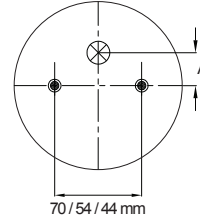

REFERENCE	ORDER NO.	DESCRIPTION	⊗	A
112004	11101015	Rubber bellow only		
111003	11101003	Top/bottom plate M8 (Blind nuts),assembly axis 70mm	G3/4	center
111005	11101005	Top/bottom plate M8 (Blind nuts),assembly axis 70mm	G1/4	center
111013	11101008	Top/bottom plate M8 (Blind nuts),assembly axis 54mm	G1/4	26 mm
111015	11101009			

Reference	Order No	ADAPTABLE CROSS	Reference	Order No	ADAPTABLE CROSS
112004	11101015	CONTITECH FS 120-9 60479	111005	11101005	FIRESTONE W01 M58 6166
		FIRESTONE FLEX 116			CONTITECH FS 120-9 61358
		FIRESTONE W01 358 0133			DUNLOP(FR) 8"x1 S08100
111003	11101003	FIRESTONE W01 M58 6165			WEFORMA WBE 300-E2
		CONTITECH FS120-92681030000			BOSCH822419008
		DUNLOP(FR) 8"x1 S08101	111013	11101008	PHOENIX SP 1 B 07
		WEFORMA WBE 300-E1	111015	11101009	
		BOSCH 822419003			
		FESTO EB-215-80			
		NORGREN PM/31081 (8"x1)