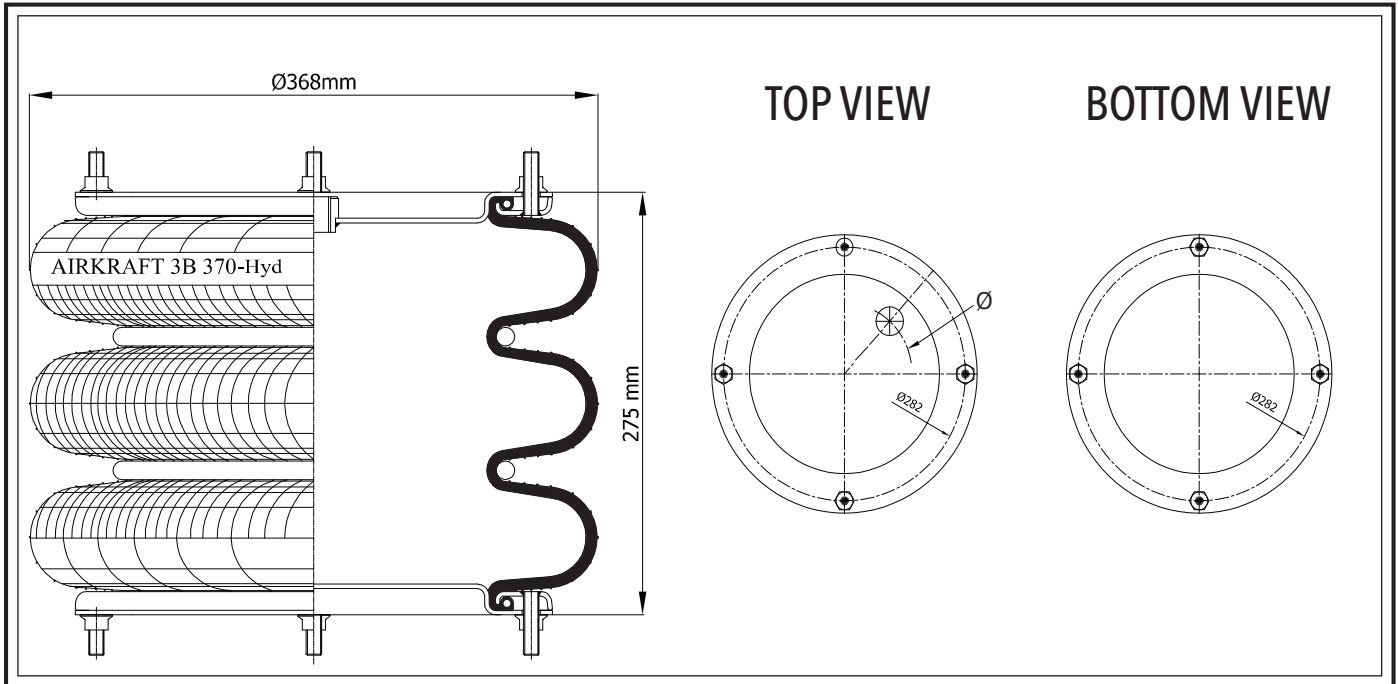

STYLE 3B-370HYD

www.airkraft.com.tr

REFERENCE	ORDER NO	DESCRIPTION	⊗	∅
High Strength Bellows				
116101	11140066	Rubber bellow only		
115100	11140038	Top/Bottom plate 8x M10 (bolts)	M22X1,5	center
115101	11140039	Top/Bottom plate 8xM10 (bolts)	M22X1,5	170 mm
115102	11140040	Top/Bottom side only clamp ring 8xM10		
115106	11140044	Top/Bottom plate 8xM10 (bolts)	Rp 1/2	center
115107	11140045	Top/Bottom plate 8xM10 (bolts)	Rp 1/2	170 mm
115110	11140048	Top/Bottom side only clamp ring 4XM10 Bolts		
115111	11140049	Top/Bottom plate 4XM10 (bolts)	Rp 1/2	center
115113	11140050	Top/Bottom side only clamp ring 12XM8 bolts		

Reference	Order No	ADAPTABLE CROSS		Reference	Order No	ADAPTABLE CROSS	
116101	11140066	CONTITECH	FT 614-36 S	115110	11140048	CONTITECH	FT 614-36 S
		DUNLOP(FR)	SP 2007 RE			DUNLOP(FR)	SP 2169 RE
115100	11140038	CONTITECH	FT 614-36 S	115111	11140049	CONTITECH	FT 614-36 S
		DUNLOP(FR)	14"½ x 3 RE			DUNLOP(FR)	SP 2526 RE
115101	11140039	CONTITECH	FT 614-36 S	115113	11140050	CONTITECH	FT 614-36 S
		DUNLOP(FR)	14"½ x 3 RE			DUNLOP(FR)	SP 2169 RE
115102	11140040	CONTITECH	FT 614-36 S				
		DUNLOP(FR)	14"½ x 3 RE				
115106	11140044	CONTITECH	FT 614-36 S				
		DUNLOP(FR)	SP 2008 RE				
115107	11140045	CONTITECH	FT 614-36 S				
		DUNLOP(FR)	14"½ x 3 RE				

● BOLD / STUD

● BLIND NUT

⊗ COMBINATIONS STUD

⊗ AIR INLET

∅ DISTANCE TO CENTER

AIRKRAFT