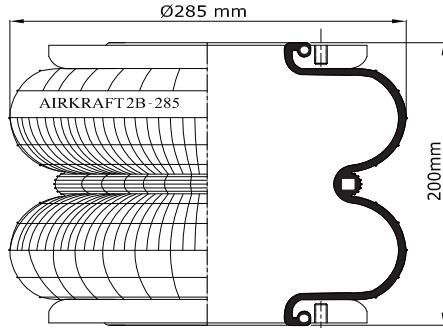

STYLE 2B - 285

www.airkraft.com.tr

TOP & BOTTOM VIEW

REFERENCE	ORDER NO:	DESCRIPTION
114250	11120152	Rubber bellow only
113250	11120045	Top/Bottom side Flange (Steel) 12xM8

Reference	Order No	ADAPTABLE CROSS		Reference	Order No	ADAPTABLE CROSS	
114250	11120152	CONTITECH	608 N	113250	11120045	CONTITECH	608 M
		PHOENIX	2B 20R				
		TAURUS	KF211-200