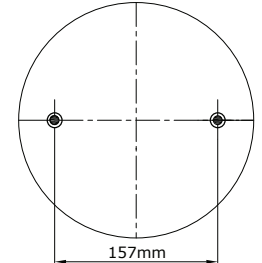

TOP VIEW

BOTTOM VIEW

REFERENCE	ORDER NO:		⊗	A
114301	11120154	Rubber bellow only		
113306	11120049	Top/bottom plate M8 (Blind nuts)	G1	66 mm
113307	11120050	Top/bottom plate M8 (Blind nuts)	G1/2	66 mm
113310	11120053	Top/bottom plate M12 (Blind nuts)	G3/4	73 mm
113312	11120055	Top/bottom plate M10 (Blind nuts)	RP 1/4	73 mm
113313	11120056	Top/bottom plate M8 (Blind nuts)	RP 1/4	73 mm
113314	11120057	Top/bottom plate M8 (Blind nuts)	G1/4	66 mm
113477	11120113			

Reference	Order No	ADAPTABLE CROSS		Reference	Order No	ADAPTABLE CROSS	
114301	11120154	FIRESTONE FLEX	22	113307			
		FIRESTONE	W01 358 0226	11120050		PHOENIX	SP 2B 22R
			95.0037	113310		DUNLOP(FR)	12"x2 S 12201
			95.0082	11120053		CONTITECH	FD 330-22 / 60031
		PIRELLI	T22 88544	113312		PHOENIX	SP 2B 22R
		GOODYEAR	556 2 3 8210	11120055		WEFORMA	WBZ 500-E2
		PHOENIX	2B 22R	113313		BOSCH	822419064
113306	11120049	CONTITECH	FD 330-22	11120056		FESTO	EB-325-215
			2682 060000			WEFORMA	WBZ 500-E2
		WEFORMA	WBZ 500-E1			FIRESTONE	22T3 / 095 .0257
		BOSCH	822419044			GOODYEAR	556 2 2 8442