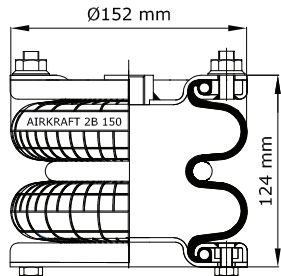

TOP VIEW

BOTTOM VIEW

| REFERENCE | ORDER NO. | DESCRIPTION | ⊗ |
|-----------|-----------|---|-------|
| 114053 | 11120147 | Rubber bellow only | |
| 113070 | 11120031 | Top side only clamp rings M10 (Bolts), Bottom side only clamp rings M8 (Nuts) | |
| 113071 | 11120032 | Top plate M10 (Bolts), bottom plate M8 (Nuts) | G 1/2 |
| 113072 | 11120033 | Top/Bottom side only clamp rings M10 (Bolts) | |
| 113073 | 11120034 | Top/Bottom plate M10 (Bolts) | G 1/2 |
| | | | |
| | | | |
| | | | |
| | | | |

STYLE 2B-150

www.airkraft.com.tr

TOP VIEW

BOTTOM VIEW

| REFERENCE | ORDER NO | DESCRIPTION | ⊗ |
|-----------|----------|---|-------|
| 114055 | 11120148 | Rubber bellow only | |
| 113074 | 11120035 | Top plate M10 (Bolts),Bottom plate M8(Nuts) | G 1/2 |
| 113075 | 11120036 | Top/Bottom Plate M10 (Bolts) | G 1/2 |
| | | | |
| | | | |
| | | | |
| | | | |
| | | | |
| | | | |