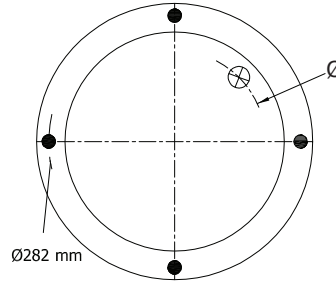

TOP VIEW

BOTTOM VIEW

REFERENCE	ORDER NO.	DESCRIPTION	⊗	∅
Two Ply Bellows				
114400	11120159	Rubber bellow only		
113403	11120085	Top/Bottom plate M10 (bolts)	M22X1,5	center
113404	11120086	Top/Bottom plate M10 (bolts)	M22X1,5	170mm
113405	11120087	Top/Bottom side only clamp ring M10		
113408	11120090	Top/Bottom plate M10 (bolts)	RP1/2	center
113409	11120091	Top/Bottom plate M10 (bolts)	RP1/2	170mm

Reference	Order No	ADAPTABLE CROSS	Reference	Order No	ADAPTABLE CROSS
114400	11120159	DUNLOP (FR) SP 1194 / 1998	113405	11120087	
113403	11120085	DUNLOP(FR) 16" x 2 SP 2340	113408	11120090	DUNLOP(FR) 16" x 2 SP 1557
113404	11120086	DUNLOP(FR) 16" x 2	113409	11120091