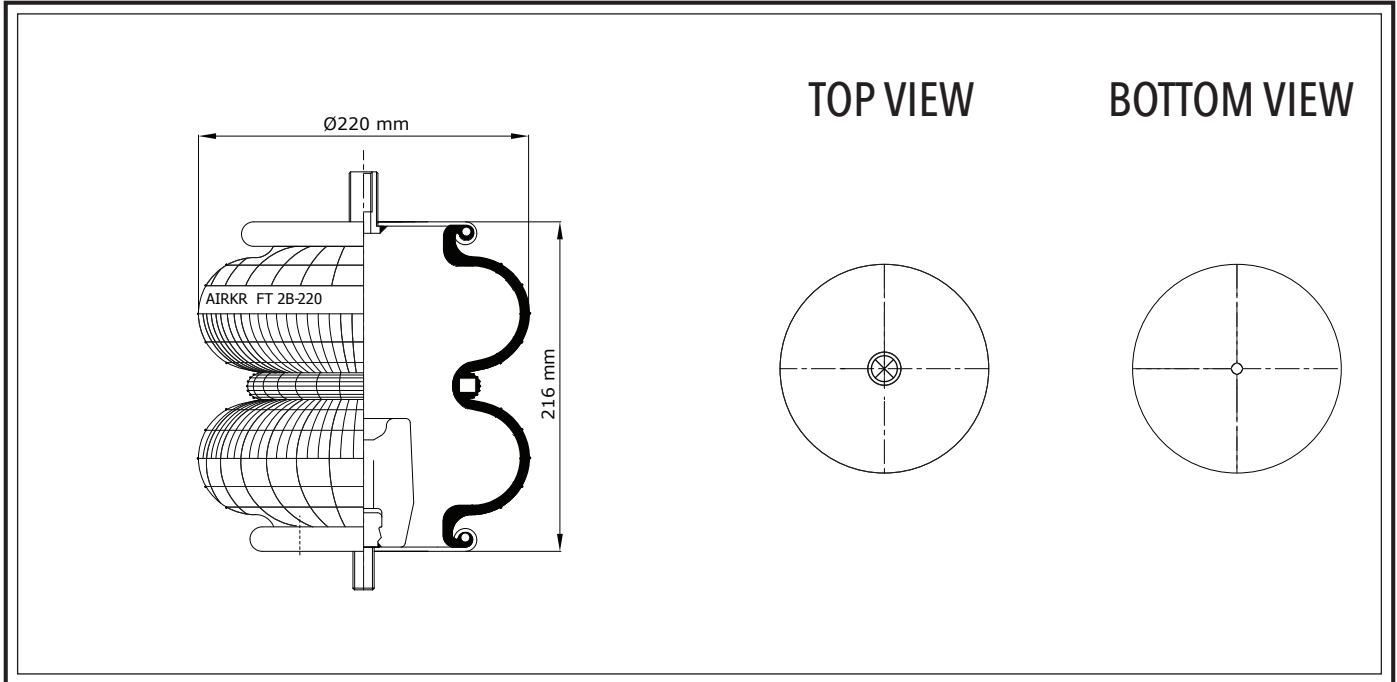

REFERENCE	ORDER NO.	DESCRIPTION	⊗
114001	11120143	Rubber bellow only	
113026	11120017		
113541	11120176		

Reference	Order No.	ADAPTABLE CROSS	Reference	Order No.	ADAPTABLE CROSS
114001	11120143	FIRESTONE FLEX 20	113026	11120017	FIRESTONE W01 358 6897
		FIRESTONE W01-358-0138			GOODYEAR 2B9-229
		PHOENIX 2B 12R			CONTITECH FD 200-19 505
		PIRELLI T20 86600	113541	11120176	
		CONTITECH FD 200-19 S / 895 N			
		GOODYEAR 2B9-200- 578 9 2 3202