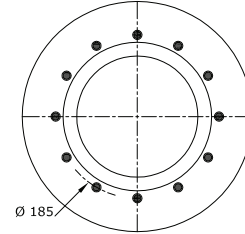

TOP & BOTTOM VIEW

REFERENCE	ORDER NO:	DESCRIPTION
114250	11120152	Rubber bellow only
113250	11120045	Top/Bottom side Flange (Steel) 12xM8

Reference	Order No	ADAPTABLE CROSS		Reference	Order No	ADAPTABLE CROSS	
114250	11120152	CONTITECH	608 N	113250	11120045	CONTITECH	608 M
		PHOENIX	2B 20R				
		TAURUS	KF211-200