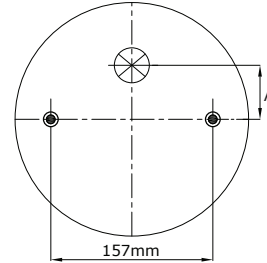

TOP VIEW

BOTTOM VIEW

REFERENCE	ORDER NO:		⊗	A
114301	11120154	Rubber bellow only		
113306	11120049	Top/bottom plate M8 (Blind nuts)	G1	66 mm
113307	11120050	Top/bottom plate M8 (Blind nuts)	G1/2	66 mm
113310	11120053	Top/bottom plate M12 (Blind nuts)	G3/4	73 mm
113312	11120055	Top/bottom plate M10 (Blind nuts)	RP 1/4	73 mm
113313	11120056	Top/bottom plate M8 (Blind nuts)	RP 1/4	73 mm
113314	11120057	Top/bottom plate M8 (Blind nuts)	G1/4	66 mm
113477	11120113			

Reference	Order No	ADAPTABLE CROSS		Reference	Order No	ADAPTABLE CROSS	
114301	11120154	FIRESTONE FLEX	22	113307			
		FIRESTONE	W01 358 0226	11120050		PHOENIX	SP 2B 22R
			95.0037	113310		DUNLOP(FR)	12"x2 S 12201
			95.0082	11120053		CONTITECH	FD 330-22 / 60031
		PIRELLI	T22 88544	113312		PHOENIX	SP 2B 22R
		GOODYEAR	556 2 3 8210	11120055		WEFORMA	WBZ 500-E2
		PHOENIX	2B 22R	113313		BOSCH	822419064
113306	11120049	CONTITECH	FD 330-22	11120056		FESTO	EB-325-215
			2682 060000			WEFORMA	WBZ 500-E2
		WEFORMA	WBZ 500-E1			FIRESTONE	22T3 / 095 .0257
		BOSCH	822419044			GOODYEAR	556 2 2 8442