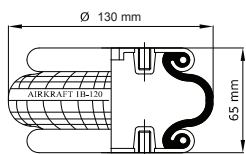

www.airkraft.com.tr • www.airkraft.com.tr • www.airkraft.com.tr • www.airkraft.com.tr

CONVOLUTED AIRSPRINGS

TOP VIEW

BOTTOM VIEW

| REFERENCE | ORDER NO | DESCRIPTION | ⊗ |
|-----------|----------|----------------------------------|------|
| 112002 | 11101013 | Rubber bellow only | |
| 111001 | 11101001 | Top/bottom plate M8 (Blind nuts) | G1/4 |
| | | | |
| | | | |
| | | | |
| | | | |
| | | | |
| | | | |
| | | | |