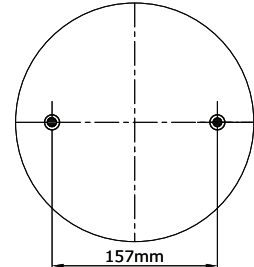

TOP VIEW

BOTTOM VIEW

REFERENCE	ORDER NO	DESCRIPTION	⊗	A
113308	11120051	Top/bottom plate M8 (Blind nuts)	RP 1/4	73 mm
113309	11120052	Top/bottom plate M8 (Blind nuts)	G3/4	73 mm
113333	11120063			
113490	11120123			
113491	11120124			
113492	11120125			
	11120186	Top/bottom plate M12 (Bolts)	M22X1,5	73 mm

Reference	Order No	ADAPTABLE CROSS		Reference	Order No	ADAPTABLE CROSS	
113308	11120051	FIRESTONE	W01 M58 6381	113490	11120123	FIRESTONE	W01-358-7180
		CONTITECH	FD 330-22			CONTITECH	FD 330-22 363
		PHOENIX	2B 22R			GOODYEAR	2B12 425
		DUNLOP(FR)	S 12202			GOODYEAR FLEX	578-92-3-309
113309	11120052	FIRESTONE	W01 M58 6200	113491	11120124	FIRESTONE	W01-358-7184
		NORGREN	PM/31122 (12x2)			GOODYEAR	2B12-429
113333	11120063	FIRESTONE	W01 358 7400	113492	11120125	FIRESTONE	W01-358-7185
		CONTITECH	FD 330-22 313			GOODYEAR	2B12- 318
		GOODYEAR	2B12-309		11120186	FIRESTONE	22 T3
		GOODYEAR FLEX	578-92-3-309			GOODYEAR	556 2 2 8416
		TAURUS	KF 222-7400				
		HENDRICKSON	S-1013