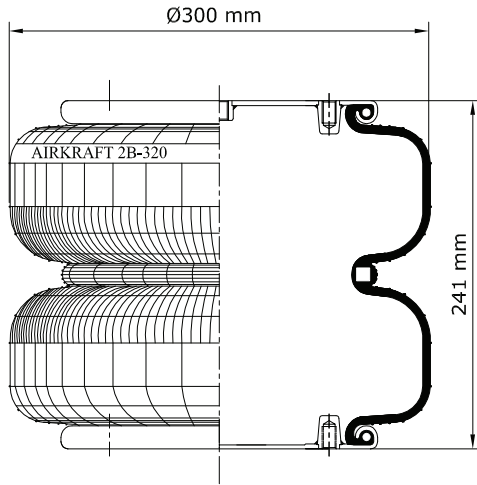

TOP VIEW

BOTTOM VIEW

REFERENCE	ORDER NO	DESCRIPTION	⊗	A
114302	11120155	Rubber bellow only		
113311	11120054	Top/bottom plate 3/8-16 (Blind nuts)	Rp 1/4	center
113316	11120177	Top/bottom plate 3/8-16 (Blind nuts)	1/4 NPT	73 mm
113493	11120178			
113494	11120179			
113325	11120059			
113326	11120060	Top/bottom plate M8 (Blind nuts)	G 3/4	73 mm
113342	11120067	Top/bottom plate M10 (Blind nuts)	M12X1.5	center
		Bottom assembly axis 90 to top assembly axis		

Reference	Order No	ADAPTABLE CROSS		Reference	Order No	ADAPTABLE CROSS	
114302	11120155	FIRESTONE	W01 358 0259			CONTITECH	FD330-30 323
			22-1,5 / 095.0092			HENDRICKSON	13035
		GOODYEAR	556 2 3 8328			FIRESTONE	W01-358-7442
			578 92 3 310	113494	11120179	GOODYEAR	2B12-419
113311	11120054	FIRESTONE	W01 358 7440			FIRESTONE	22-1.5 T3 095.0258
		DUNLOP (FR)	S12280	113325	11120059	GOODYEAR	556 2 2 8634
		GOODYEAR	2B12-305	113326	11120060	DUNLOP(FR)	12"x2
113316	11120177	FIRESTONE	W01-358-7444	113342	11120067	FIRESTONE	W01-M58-6875
		GOODYEAR	2B12-416 / 2B12-446				
		CONTITECH	FD330-30 369				
		HENDRICKSON	9830				
113493	11120178	FIRESTONE	W01-358-7443				
		DUNLOP(FR)	S12280				
		GOODYEAR	2B12-305