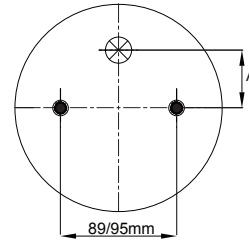

REFERENCE	ORDER NO	DESCRIPTION	⊗	A
113474	11120110	Top plate M12 (Bolts),Bottom plate M8 (Blind nuts), Bumper (90mm)	1/4 NPT	44,4mm
113017	11120014			
113027	11120018			
113028	11120019			
113487	11120120			
113003	11120003	Top/bottom plate M10 (Blind nuts),Assembly axis 95 mm	M12X1.5	44,4mm

Reference	Order No	ADAPTABLE CROSS		Reference	Order No	ADAPTABLE CROSS	
113474	11120110	FIRESTONE	20-T3 095.0313	113028	11120019	FIRESTONE	W01 358 6905
		GOODYEAR	556 2 2 8521			CONTITECH	FD 200-19 315
113017	11120014	FIRESTONE	W01 358 6910			GOODYEAR	2B9-206
		CONTITECH	FD 200-19 320			TAURUS	KF218-6905
		GOODYEAR	2B9-200			HENDRICKSON	3518 / 5270 / 45843-1
		TAURUS	KF218-6910	113487	11120120	FIRESTONE	W01-358-6900
		HENDRICKSON	8768 / 45843-3			CONTITECH	FD 200-19 319
113027	11120018	FIRESTONE	W01 358 6902			GOODYEAR	2B9-216
		CONTITECH	FD 200-19 310	113003	11120003	DUNLOP(FR)	9"¼ SO 9203
		GOODYEAR	2B9-201				
		TAURUS	KF218-6902				
		HENDRICKSON	2630