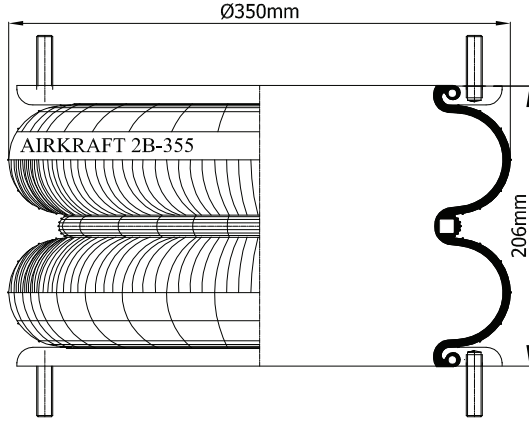

TOP & BOTTOM VIEW

REFERENCE	ORDER NO	DESCRIPTION
114450	11120161	Rubber bellow only
113548	11120137	

Reference	Order No	ADAPTABLE CROSS		Reference	Order No	ADAPTABLE CROSS	
114450	11120161	FIRESTONE FLEX	21	113548	11120137	FIRESTONE	095.0038
		FIRESTONE	21 - 095.0035			GOODYEAR	556 2 3 8411
			W01-358-0213			GOODYEAR FLEX	556 2 3 8329
		PHOENIX	2B 34R				
		GOODYEAR	2B 14