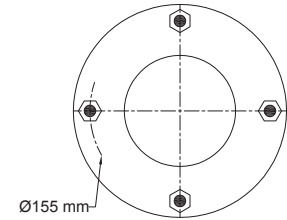

STYLE 2B-200

www.airkraft.com.tr

TOP VIEW

BOTTOM VIEW

REFERENCE	ORDER NO	DESCRIPTION	⊗
114051	11120146	Rubber bellow only	
113060	11120027	Top/Bottom plate M10 (bolts)	RP 1/2
113062	11120028	Top/Bottom side only clamp ring M10	

Reference	Order No	ADAPTABLE CROSS		Reference	Order No	ADAPTABLE CROSS
114051	11120146	CONTITECH	FD 138-18S	113062	11120028	
		DUNLOP	8"x2			
113060	11120027	DUNLOP(FR)	SP 1490(8"x2) / SP918			
		CONTITECH	FD 138-18 1/2M10			
		WEFORMA	WBZ-G 350			
		NORGREN	M/31082 (8"x2)