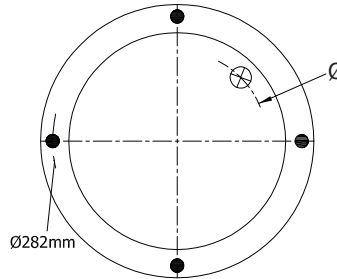

TOP VIEW

BOTTOM VIEW

REFERENCE	ORDER NO	DESCRIPTION	⊗	∅
Two Ply Bellows				
114350	11120157	Rubber bellow only		
113353	11120072	Top/Bottom plate M10 (bolts)	M22X1,5	center
113354	11120073	Top/Bottom plate M10 (bolts)	M22X1,5	170mm
113355	11120074	Top/Bottom side only clamp ring M10		
113358	11120077	Top/Bottom plate M10 (bolts)	RP1/2	center
113359	11120078			

Reference	Order No	ADAPTABLE CROSS		Reference	Order No	ADAPTABLE CROSS	
114350	11120157	CONTITECH	FD 614-26	113358	11120077	CONTITECH	FD 614-26
		DUNLOP(FR)	SP 1039 (14"x2)			DUNLOP(FR)	SP 1556
113353	11120072	CONTITECH	FD 614-26			WEFORMA	WBZ-G 600
		DUNLOP(FR)	14"x 2			NORGREN	M/31142 (14"1/2x2)
113354	11120073	CONTITECH	FD 614-26	113359	11120078	CONTITECH	FD 614-26
		DUNLOP(FR)	14"1/2 x 2 SP 1988			DUNLOP(FR)	SP 1988
113355	11120074	CONTITECH	FD 614-26				
		DUNLOP(FR)	SP 1041