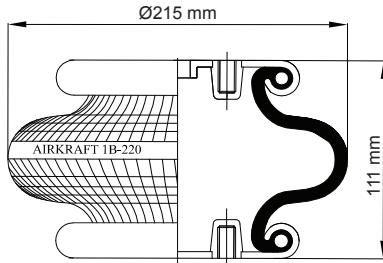

TOP VIEW

BOTTOM VIEW

REFERENCE	ORDER NO:	DESCRIPTION	⊗	A
112005	11101016	Rubber bellow only		
111004	11101004	Top/bottom plate M8 (Blind nuts)	G3/4	38,1mm
111006	11101006	Top/bottom plate M8 (Blind nuts)	G1/4	44,4 mm

Reference	Order No	ADAPTABLE CROSS		Reference	Order No	ADAPTABLE CROSS	
112005	11101016	CONTITECH	FS 200-10 60319	111006	11101006	CONTITECH	FS 200-10 60030
		FIRESTONE FLEX	115			FIRESTONE	W01 M58 6375
		FIRESTONE	W01 358 0118			BOSCH822419009	
111004	11101004	FIRESTONE	W01 M58 6374			WEFORMA	WBE 400-E2 / 410-E1
		CONTITECH	FS200-10 2681045000				
		DUNLOP(FR)	9"1/4x1 S09101				
		WEFORMA	WBE 400-E1				
		BOSCH822419004					
		FESTO	EB-250-85				
		NORGREN	PM/31091 (9"1/4x1)