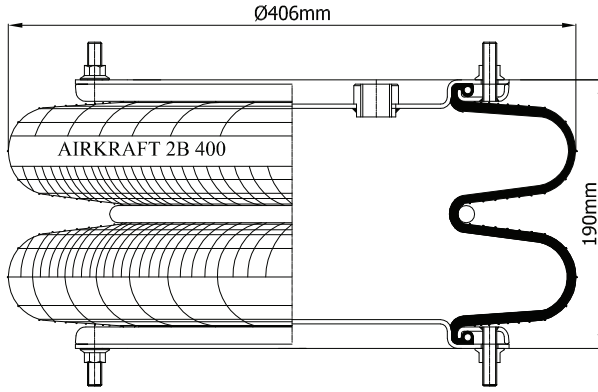

TOP VIEW

BOTTOM VIEW

REFERENCE	ORDER NO.	DESCRIPTION	⊗	∅
Two Ply Bellows				
114400	11120159	Rubber bellow only		
113403	11120085	Top/Bottom plate M10 (bolts)	M22X1,5	center
113404	11120086	Top/Bottom plate M10 (bolts)	M22X1,5	170mm
113405	11120087	Top/Bottom side only clamp ring M10		
113408	11120090	Top/Bottom plate M10 (bolts)	RP1/2	center
113409	11120091	Top/Bottom plate M10 (bolts)	RP1/2	170mm

Reference	Order No	ADAPTABLE CROSS	Reference	Order No	ADAPTABLE CROSS
114400	11120159	DUNLOP (FR) SP 1194 / 1998	113405	11120087	
113403	11120085	DUNLOP(FR) 16" x 2 SP 2340	113408	11120090	DUNLOP(FR) 16" x 2 SP 1557
113404	11120086	DUNLOP(FR) 16" x 2	113409	11120091