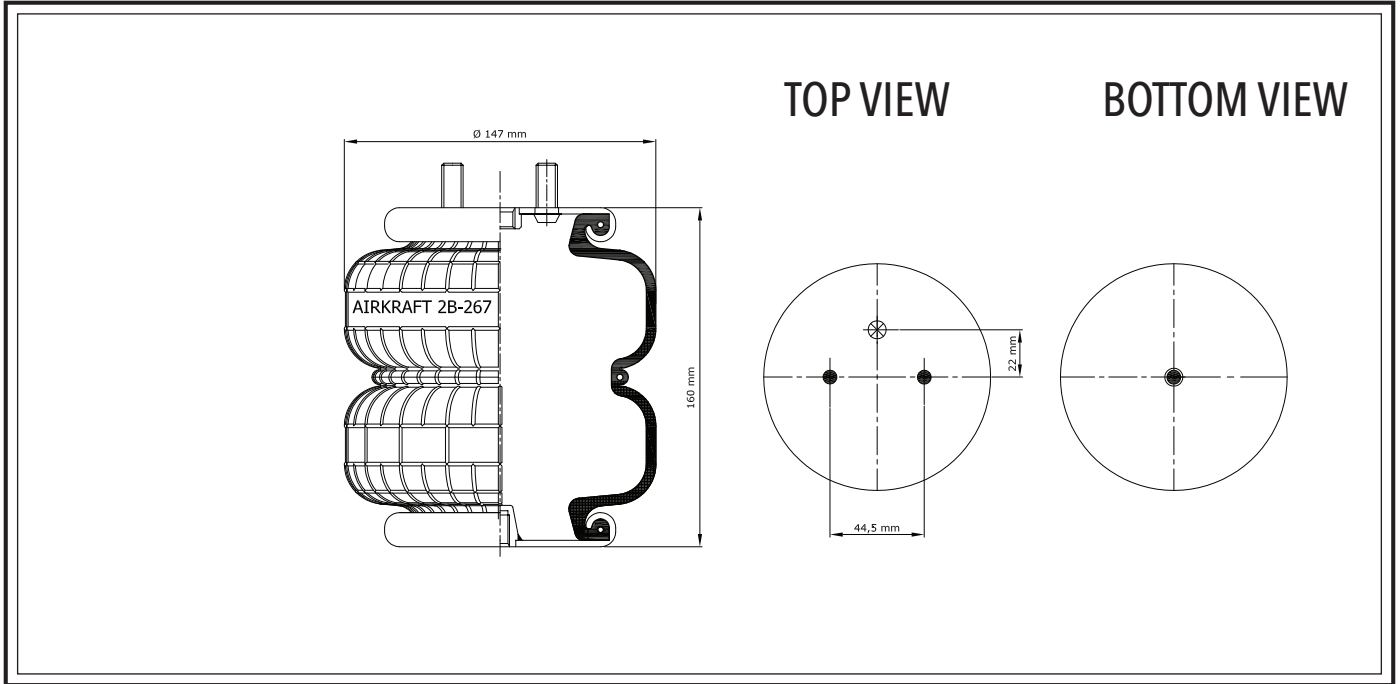

REFERENCE	ORDER NO:	DESCRIPTION	⊗
	11120212	Top/Bottom plate 3/8-16	1/4 NPT
	11120209	Top/Bottom plate 3/8-16	5/8 "-18 UNF

Reference	Order No	ADAPTABLE CROSS	Reference	Order No	ADAPTABLE CROSS
	11120212	W21-760-6781			
	11120209	W21-760-6397