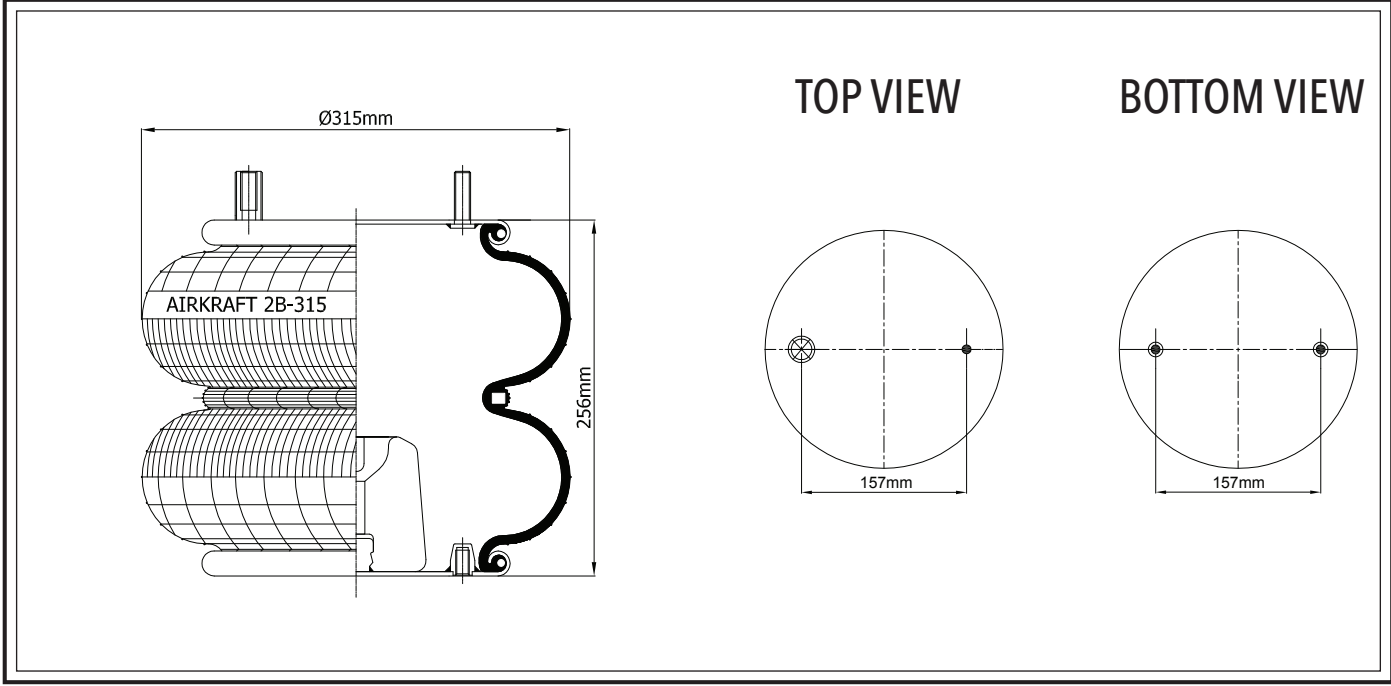

| REFERENCE | ORDER NO: | DESCRIPTION | ⊗ |
|-----------|-----------|--|-------------------|
| 113320 | 11120058 | Top Plate M12 (bolt), Bottom plate M10 (blindnuts), Bumper (97mm) | M20X1,5 - M12X1.5 |
| | | | |
| | | | |
| | | | |
| | | | |
| | | | |
| | | | |
| | | | |
| | | | |
| | | | |