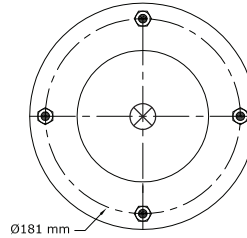

REFERENCE	ORDER NO	DESCRIPTION	⊗
114100	11120149	Rubber bellow only	
113100	11120038	Top/bottom plate M10 (bolts)	RP 1/2
113101	11120039	Top/Bottom side only clamp ring M10 (bolts)	
113103	11120040	Top/bottom plate M10(bolts)	M22X1.5

Reference	Order No	ADAPTABLE CROSS		Reference	Order No	ADAPTABLE CROSS	
114100	11120149	FIRESTONE	W01 095 0175	113101	11120039	DUNLOP(FR)	SP 1003 (10"x2)
		CONTITECH	FD 210-22 S	113103	11120040		
		DUNLOP(FR)	10"x2 SP 920				
113100	11120038	CONTITECH	FD 210-22 1/2 M10				
		DUNLOP(FR)	SP 1538 (10"x2)				
		WEFORMA	WBZ-G 450				
		NORGREN	M/31102 (10"x2)