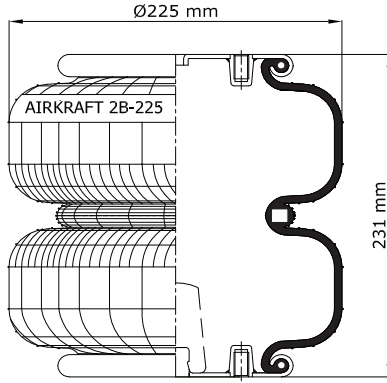

STYLE 2B - 225

www.airkraft.com.tr

TOP VIEW

BOTTOM VIEW

| REFERENCE | ORDER NO | DESCRIPTION | ⊗ | A |
|-----------|----------|------------------------------------|---------|--------|
| 113011 | 11120010 | Top/bottom plate M10 (Blind nuts) | 1/4NPT | 44,4mm |
| 113038 | 11120020 | Top/bottom plate M10 (Blind nuts), | M14X1,5 | 44,4mm |
| 113476 | 11120112 | Top/bottom plate M10 (Blind nuts), | M12X1,5 | 44,4mm |
| | | | | |
| | | | | |
| | | | | |
| | | | | |
| | | | | |
| | | | | |