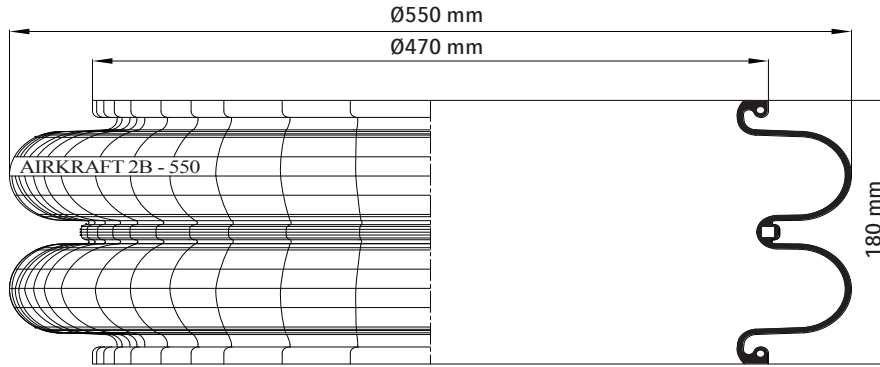

STYLE 2B - 550

www.airkraft.com.tr

REFERENCE	ORDER NO:	DESCRIPTION
	11120172	

Reference	Order No	ADAPTABLE CROSS	Reference	Order No	ADAPTABLE CROSS
11120172	FIRESTONE	29			
	FIRESTONE	095.0250			
	GOODYEAR	556 2 3 8350