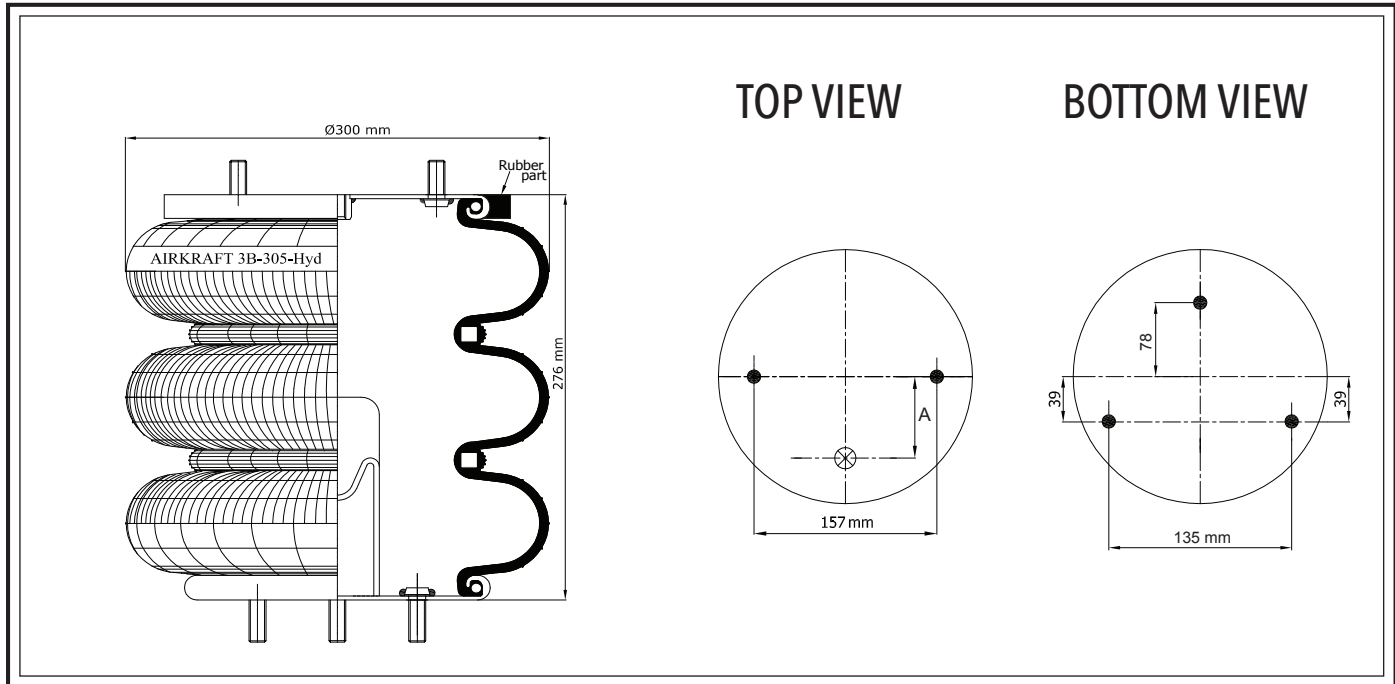

STYLE 3B-305HYD

www.airkraft.com.tr

REFERENCE	ORDER NO	DESCRIPTION	⊗	A
		High Strength Bellows		
115021	11140014	Top/Bottom plate M12 (bolts), Bumper(120mm)	M12X1.5	73mm

Reference	Order No	ADAPTABLE CROSS	Reference	Order No	ADAPTABLE CROSS
115021	11140014	BMC 57RS3066424