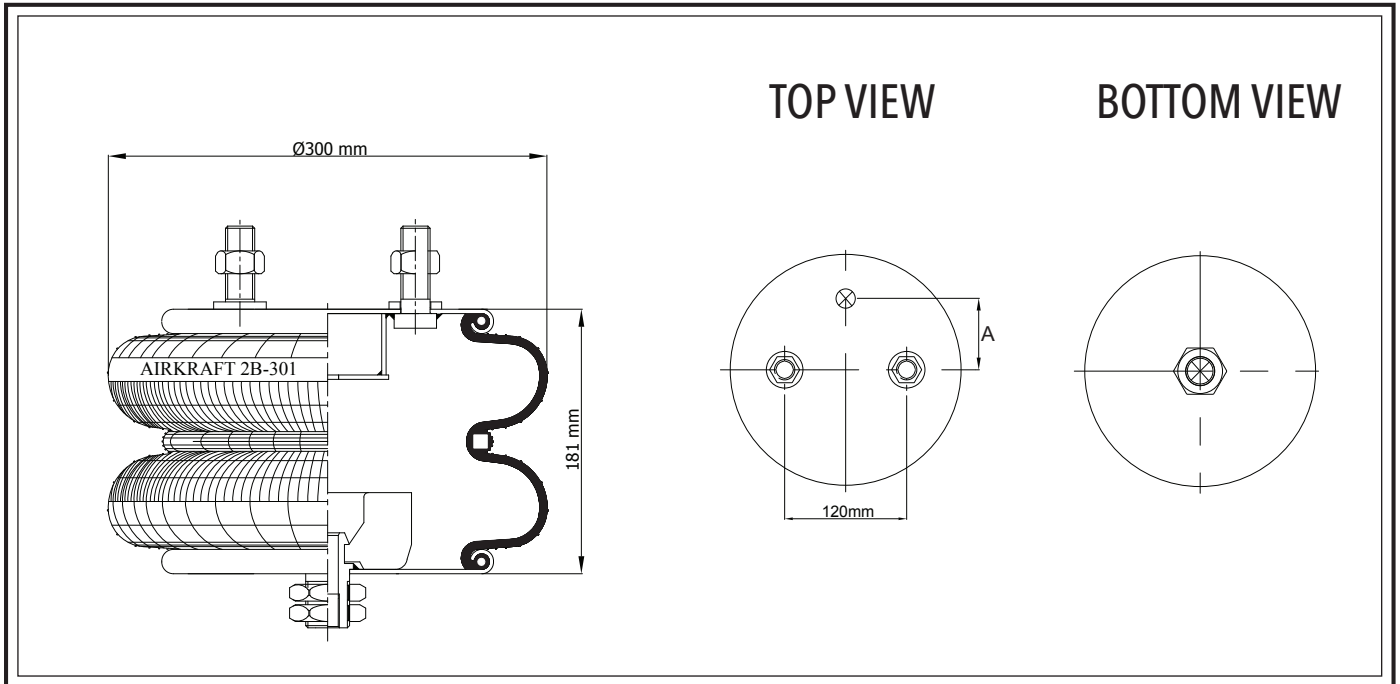

STYLE

2B - 301

www.airkraft.com.tr

REFERENCE	ORDER NO:	DESCRIPTION	AIR INLET (Top Plate)	AIR INLET (Bottom Plate)
			⊗	A
114301	11120154	Rubber bellow only		
113556	11120142			

Reference	Order No	ADAPTABLE CROSS		Reference	Order No	ADAPTABLE CROSS	
114301	11120154	FIRESTONE FLEX	22	113556	11120142	PHOENIX	SP 2B 22-R1 51666
		FIRESTONE	W01 358 0226				
			95.0037				
			95.0082				
		PIRELLI	T22 88544				
		GOODYEAR	556 2 3 8210				
		PHOENIX	2B 22R