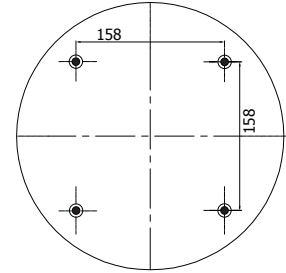

TOP VIEW

BOTTOM VIEW

REFERENCE	ORDER NO	DESCRIPTION	⊗
Two Ply Bellows			
113460	11120105	Top/bottom plate M8 (Blind nuts)	G 1/4
113454	11120102		
113464	11120107		
High Strength Bellows			
114452	11120163	Rubber bellow only	
113461	11120106		
113452	11120100		
113498	11120126		

Reference	Order No	ADAPTABLE CROSS	Reference	Order No	ADAPTABLE CROSS (High Strength Bellows)
113459	11120104		114452	11120163	FIRESTONE FLEX 205
113460	11120105	CONTITECH FD 530-22 61362			FIRESTONE W01 358 7929
		WEFORMA WBZ 600-E2	113461	11120106	FIRESTONE W01 358 7208
		BOSCH 822419065	113452	11120100	FIRESTONE W01-358 7224
		FESTO EB-385-230			CONTITECH FD 530-22 2682
113454	11120102	FIRESTONE 21T2 W01 358 7135			PIRELLI 1938
		CONTITECH FD 530-22 311	113498	11120126	FIRESTONE W01 358 7221
		GOODYEAR 2B 14-360/556 2 2 8554			
113464	11120107	HENDRICKSON 12514-014			
		FIRESTONE W01 358 7140			
		W01 681 7110			
		CONTITECH FD 530-22 316			
		GOODYEAR 2B14-359			
		HENDRICKSON 3184