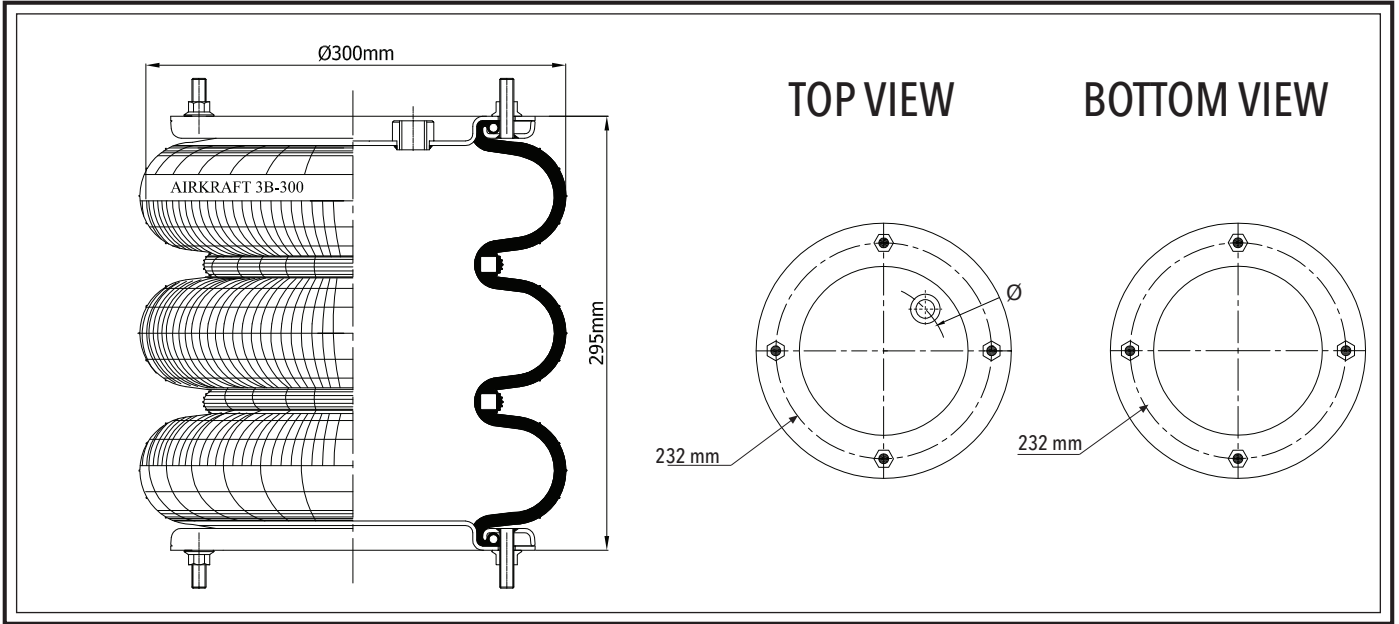

● BOLD / STUD

● BLIND NUT

⊗ COMBINATIONS STUD

⊗ AIR INLET

∅ DISTANCE TO CENTER

AIRKRAFT

| REFERENCE | ORDER NO. | DESCRIPTION | ⊗ | ∅ |
|-----------------------|-----------|---|---------|--------|
| Two Ply Bellows | | | | |
| 116001 | 11140057 | Rubber bellow only | | |
| 115003 | 11140001 | Top/Bottom plate M10 (bolts) | RP1/2 | center |
| 115004 | 11140002 | Top/Bottom plate M10 (bolts) | M16X1.5 | 120mm |
| 115007 | 11140004 | Top/Bottom side only clamp ring M10 | | |
| 115014 | 11140010 | Top plate M10 (25mm Bolts), Bottom plate M10 (78mm Bolts) | RP1/2 | center |
| High Strength Bellows | | | | |
| 116003 | 11140059 | Rubber bellow only | RP1/2 | center |
| 115005 | 11140003 | Top/Bottom side only clamp ring 12XM8 bolts | | |
| 115011 | 11140008 | Top/Bottom plate M10 (bolts) | RP1/2 | center |
| 115012 | 11140009 | Top/Bottom plate M10 (bolts) | M16X1.5 | 120mm |
| 115013 | 11140069 | Top/Bottom side only clamp ring M10(bolts) | | |