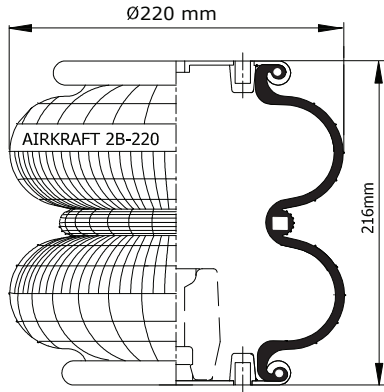

TOP VIEW

BOTTOM VIEW

REFERENCE	ORDER NO.	DESCRIPTION	⊗	A
114001	11120143	Rubber bellow only		
113002	11120002	Top/bottom plate M10 (Blind nuts)	M12X1.5	44,4mm
113018	11120015	Top/bottom plate M10 (Blind nuts)	M14X1.5	44,4mm
113549	11120138	Top/bottom plate M10 (Blind nuts)	G1/4	44,4mm
113501	11120129			

Reference	Order No.	ADAPTABLE CROSS	Reference	Order No.	ADAPTABLE CROSS
114001	11120143	FIRESTONE FLEX 20	113018	11120015	
		FIRESTONE W01-358-0138	113549	11120138	PHOENIX 2B 12R-8
		PHOENIX 2B 12R	113501	11120129	FIRESTONE W01 358 6890
		PIRELLI T20 86600			CONTITECH FD 200-19 539
		CONTITECH FD 200-19 S / 895 N			
		GOODYEAR 2B9-200- 578 9 2 3202			
113002	11120002	FIRESTONE W01 M58 7894			
		CONTITECH FD 200-19 P04 895 N			
		PHOENIX 2B 12R-3			
		PIRELLI T20 86660			
		DUNLOP(FR) S09208			
		GOODYEAR 2B9-287			
		TAURUS KF 216