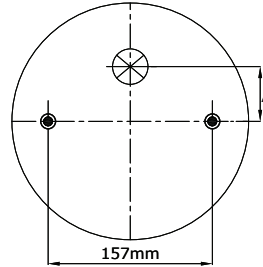

TOP VIEW

BOTTOM VIEW

REFERENCE	ORDER NO	DESCRIPTION	⊗	A
113308	11120051	Top/bottom plate M8 (Blind nuts)	RP 1/4	73 mm
113309	11120052	Top/bottom plate M8 (Blind nuts)	G3/4	73 mm
113333	11120063			
113490	11120123			
113491	11120124			
113492	11120125			
	11120186	Top/bottom plate M12 (Bolts)	M22X1,5	73 mm

Reference	Order No	ADAPTABLE CROSS		Reference	Order No	ADAPTABLE CROSS	
113308	11120051	FIRESTONE	W01 M58 6381	113490	11120123	FIRESTONE	W01-358-7180
		CONTITECH	FD 330-22			CONTITECH	FD 330-22 363
		PHOENIX	2B 22R			GOODYEAR	2B12 425
		DUNLOP(FR)	S 12202			GOODYEAR FLEX	578-92-3-309
113309	11120052	FIRESTONE	W01 M58 6200	113491	11120124	FIRESTONE	W01-358-7184
		NORGREN	PM/31122 (12x2)			GOODYEAR	2B12-429
113333	11120063	FIRESTONE	W01 358 7400	113492	11120125	FIRESTONE	W01-358-7185
		CONTITECH	FD 330-22 313			GOODYEAR	2B12- 318
		GOODYEAR	2B12-309		11120186	FIRESTONE	22 T3
		GOODYEAR FLEX	578-92-3-309			GOODYEAR	556 2 2 8416
		TAURUS	KF 222-7400				
		HENDRICKSON	S-1013