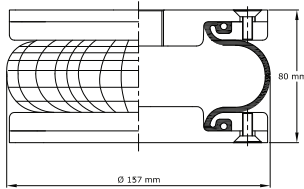

REFERENCE	ORDER NO	DESCRIPTION	⊗
	11101029	Rubber bellow only	
	11101028	Top/Bottom plastic plate M8	Rp 1/2

Reference	Order No	ADAPTABLE CROSS	Reference	Order No	ADAPTABLE CROSS
	11101029	SPRINGRIDE 6X1			
	11101028	SPRINGRIDE 6X1