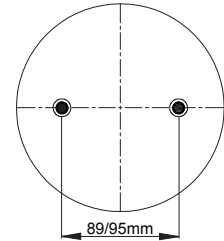

REFERENCE	ORDER NO	DESCRIPTION	⊗	A
113474	11120110	Top plate M12 (Bolts),Bottom plate M8 (Blind nuts), Bumper (90mm)	1/4 NPT	44,4mm
113017	11120014			
113027	11120018			
113028	11120019			
113487	11120120			
113003	11120003	Top/bottom plate M10 (Blind nuts),Assembly axis 95 mm	M12X1.5	44,4mm

Reference	Order No	ADAPTABLE CROSS		Reference	Order No	ADAPTABLE CROSS	
113474	11120110	FIRESTONE	20-T3 095.0313	113028	11120019	FIRESTONE	W01 358 6905
		GOODYEAR	556 2 2 8521			CONTITECH	FD 200-19 315
113017	11120014	FIRESTONE	W01 358 6910			GOODYEAR	2B9-206
		CONTITECH	FD 200-19 320			TAURUS	KF218-6905
		GOODYEAR	2B9-200			HENDRICKSON	3518 / 5270 / 45843-1
		TAURUS	KF218-6910	113487	11120120	FIRESTONE	W01-358-6900
		HENDRICKSON	8768 / 45843-3			CONTITECH	FD 200-19 319
113027	11120018	FIRESTONE	W01 358 6902			GOODYEAR	2B9-216
		CONTITECH	FD 200-19 310	113003	11120003	DUNLOP(FR)	9"¼ SO 9203
		GOODYEAR	2B9-201				
		TAURUS	KF218-6902				
		HENDRICKSON	2630