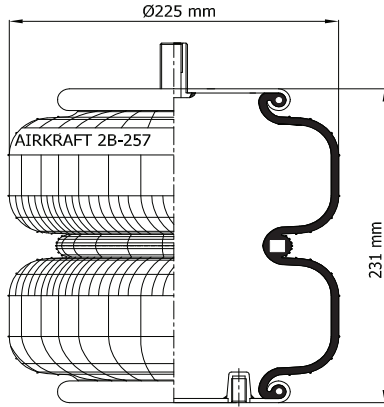

TOP VIEW

BOTTOM VIEW

REFERENCE	ORDER NO:	DESCRIPTION	⊗
113508	11120133		

Reference	Order No	ADAPTABLE CROSS	Reference	Order No	ADAPTABLE CROSS
113508	11120133	FIRESTONE 257-1 095.0439			
		GOODYEAR 556238342/556228418