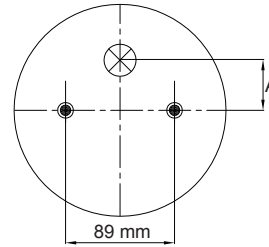

TOP VIEW

BOTTOM VIEW

REFERENCE	ORDER NO:	DESCRIPTION	⊗	A
112005	11101016	Rubber bellow only		
111004	11101004	Top/bottom plate M8 (Blind nuts)	G3/4	38,1mm
111006	11101006	Top/bottom plate M8 (Blind nuts)	G1/4	44,4 mm

Reference	Order No	ADAPTABLE CROSS		Reference	Order No	ADAPTABLE CROSS	
112005	11101016	CONTITECH	FS 200-10 60319	111006	11101006	CONTITECH	FS 200-10 60030
		FIRESTONE FLEX	115			FIRESTONE	W01 M58 6375
		FIRESTONE	W01 358 0118			BOSCH822419009	
111004	11101004	FIRESTONE	W01 M58 6374			WEFORMA	WBE 400-E2 / 410-E1
		CONTITECH	FS200-10 2681045000				
		DUNLOP(FR)	9"1/4x1 S09101				
		WEFORMA	WBE 400-E1				
		BOSCH822419004					
		FESTO	EB-250-85				
		NORGREN	PM/31091 (9"1/4x1)