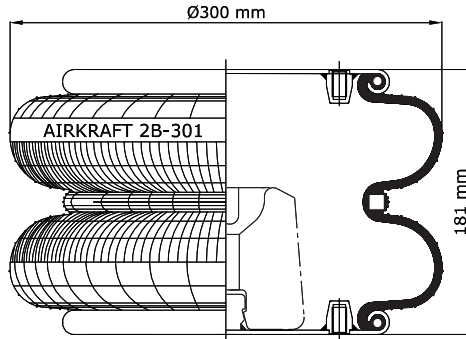

TOP VIEW

BOTTOM VIEW

REFERENCE	ORDER NO	DESCRIPTION	⊗	A
113308	11120051	Top/bottom plate M8 (Blind nuts)	RP 1/4	73 mm
113309	11120052	Top/bottom plate M8 (Blind nuts)	G3/4	73 mm
113333	11120063			
113490	11120123			
113491	11120124			
113492	11120125			
	11120186	Top/bottom plate M12 (Bolts)	M22X1,5	73 mm

Reference	Order No	ADAPTABLE CROSS		Reference	Order No	ADAPTABLE CROSS	
113308	11120051	FIRESTONE	W01 M58 6381	113490	11120123	FIRESTONE	W01-358-7180
		CONTITECH	FD 330-22			CONTITECH	FD 330-22 363
		PHOENIX	2B 22R			GOODYEAR	2B12 425
		DUNLOP(FR)	S 12202			GOODYEAR FLEX	578-92-3-309
113309	11120052	FIRESTONE	W01 M58 6200	113491	11120124	FIRESTONE	W01-358-7184
		NORGREN	PM/31122 (12x2)			GOODYEAR	2B12-429
113333	11120063	FIRESTONE	W01 358 7400	113492	11120125	FIRESTONE	W01-358-7185
		CONTITECH	FD 330-22 313			GOODYEAR	2B12- 318
		GOODYEAR	2B12-309		11120186	FIRESTONE	22 T3
		GOODYEAR FLEX	578-92-3-309			GOODYEAR	556 2 2 8416
		TAURUS	KF 222-7400				
		HENDRICKSON	S-1013