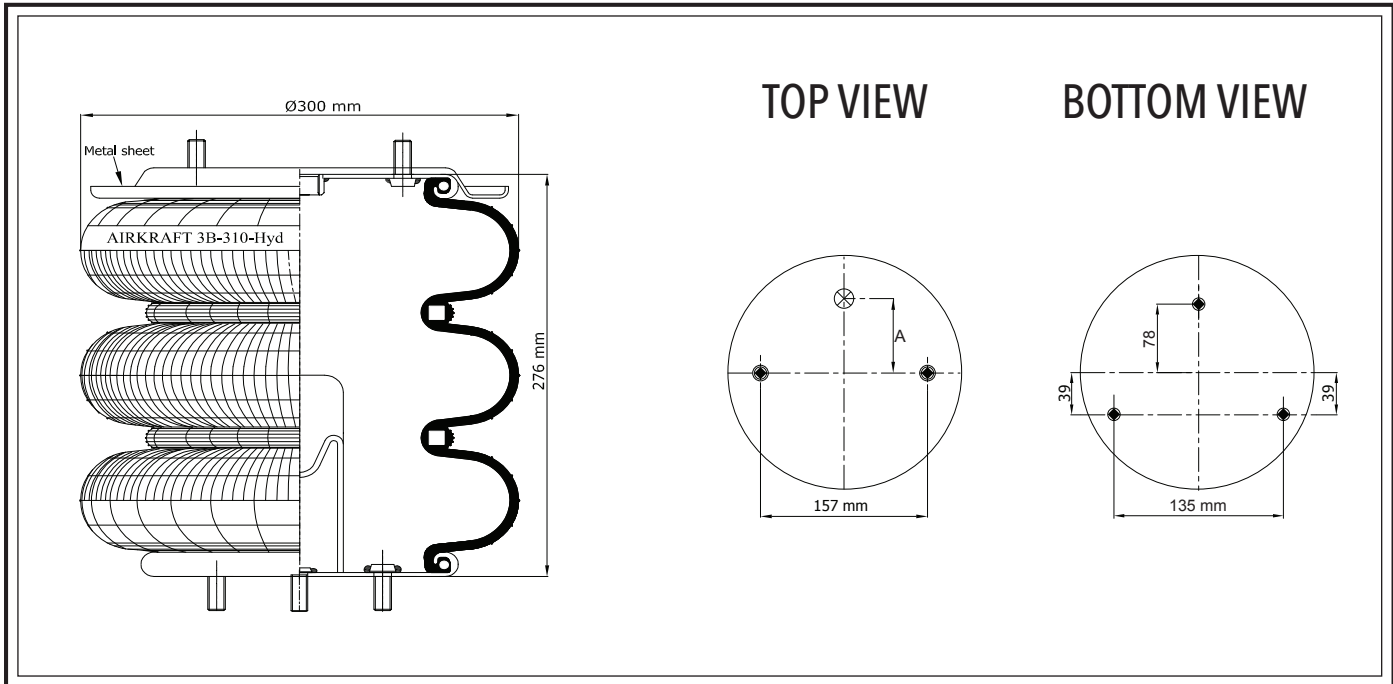

STYLE 3B-310HYD

REFERENCE	ORDER NO	DESCRIPTION	⊗	A
High Strength Bellows				
116004	11140060	Rubber bellow only		
115008	11140005	Top/bottom plate M12 (Bolts), Bumper (120mm)	M12X1.5	(-)-73 mm
115015	11140011	Top/bottom plate M12 (Bolts), Bumper (120mm), Top plate with metal sheet	M12X1.5	73 mm
115017	11140013	Top/bottom plate M12 (Bolts), Bumper (120mm)	M12X1.5	73 mm

Reference	Order No	ADAPTABLE CROSS	Reference	Order No	ADAPTABLE CROSS
116004	11140060	CONTITECH FT 330-29 S FIRESTONE 38	115017	11140013	MERCEDES-ACTROS-TURKEY
115008	11140005	CONTITECH FT 330-29 P01 GART T271 /S 271.3.296			
115015	11140011