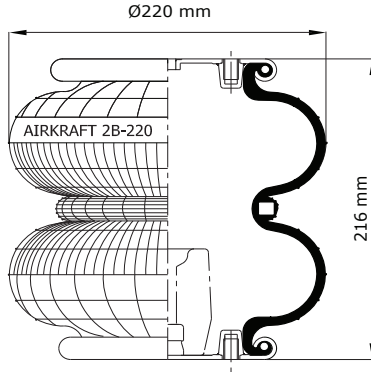

TOP VIEW

BOTTOM VIEW

REFERENCE	ORDER NO	DESCRIPTION	⊗	A
114001	11120143	Rubber bellow only		
113001	11120001	Top/bottom plate M10 (Blind nuts)	G1/4	44,4mm
113004	11120004	Top/bottom plate M8 (Blind nuts)	G3/4	38,1 mm
113005	11120005	Top/bottom plate M10 (Blind nuts)	G3/4	38,1mm
113008	11120008	Top/bottom plate M10 (Blind nuts), Bumper (90mm)	G1/4	44,4mm
113021	11120016	Top/bottom plate M10 (Bolts)	G1/4	44,4mm
113482	11120117	Top/bottom plate M8 (Blind nuts)	G1/4	44,4mm

Reference	Order No	ADAPTABLE CROSS	Reference	Order No	ADAPTABLE CROSS
114001	11120143	FIRESTONE FLEX 20	113004	11120004	CONTITECH FD 200-19 2682 045000
		FIRESTONE W01-358-0138			WEFORMA WBZ 400 E1
		PHOENIX 2B 12R			BOSCH 822419043
		PIRELLI T20 86600			FESTO EB-250-185
		CONTITECH FD 200-19S/895 N			NORGREN PM/31092 (9"1/4x2)
		GOODYEAR 2B9-200- 578 9 2 3202			PHOENIX SP 2B 12R-1
113001	11120001	FIRESTONE W01 M58 6887	113005	11120005	
		PHOENIX SP 2B 12R	113008	11120008	
		PIRELLI T20	113021	11120016	
		CONTITECH FD 200-19 1/4 M10 60336	113482	11120117	FIRESTONE 20-T3 095.0255
		GOODYEAR 2B 9-201			CONTITECH FD 200-19 60336
		DUNLOP(FR) 9"1/4 SO 9201			GOODYEAR 556 2 2 8649
		GART T291/2(291.2.200)			WEFORMA WBZ 400-E2
					BOSCH 822419063