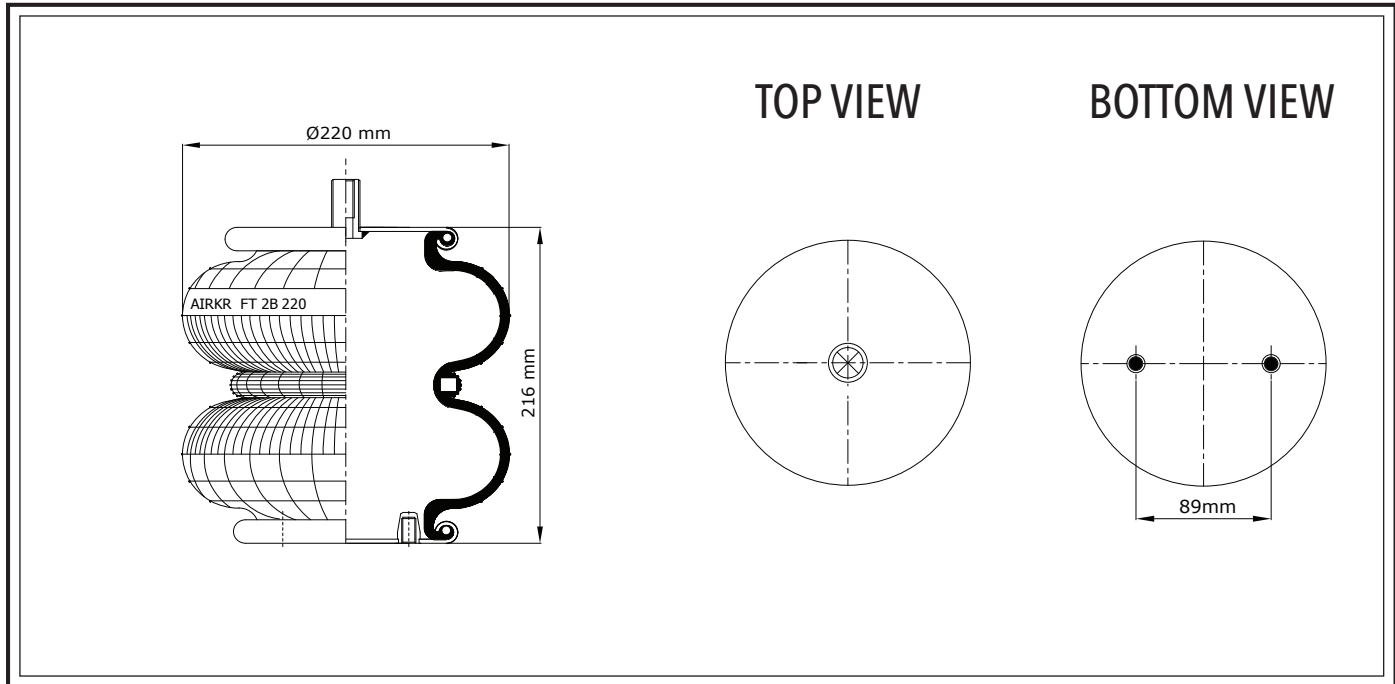

STYLE 2B - 220

www.airkraft.com.tr

REFERENCE	ORDER NO:	DESCRIPTION	⊗
114001	11120143	Rubber bellow only	
113475	11120111		

Reference	Order No	ADAPTABLE CROSS		Reference	Order No	ADAPTABLE CROSS	
114001	11120143	FIRESTONE FLEX	20	113475	11120111	FIRESTONE	20 T3 095.0353
		FIRESTONE	W01-358-0138			GOODYEAR	556 2 2 8520
		PHOENIX	2B 12R				
		PIRELLI	T20 86600				
		CONTITECH	FD 200-19 S / 895 N				
		GOODYEAR	2B9-200- 578 9 2 3202