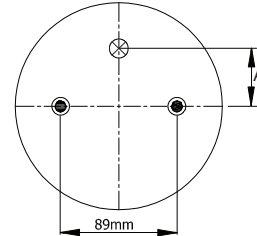

REFERENCE	ORDER NO.	DESCRIPTION	⊗	A
114001	11120143	Rubber bellow only		
113002	11120002	Top/bottom plate M10 (Blind nuts)	M12X1.5	44,4mm
113018	11120015	Top/bottom plate M10 (Blind nuts)	M14X1.5	44,4mm
113549	11120138	Top/bottom plate M10 (Blind nuts)	G1/4	44,4mm
113501	11120129			

Reference	Order No.	ADAPTABLE CROSS	Reference	Order No.	ADAPTABLE CROSS
114001	11120143	FIRESTONE FLEX 20	113018	11120015	
		FIRESTONE W01-358-0138	113549	11120138	PHOENIX 2B 12R-8
		PHOENIX 2B 12R	113501	11120129	FIRESTONE W01 358 6890
		PIRELLI T20 86600			CONTITECH FD 200-19 539
		CONTITECH FD 200-19 S / 895 N			
		GOODYEAR 2B9-200- 578 9 2 3202			
113002	11120002	FIRESTONE W01 M58 7894			
		CONTITECH FD 200-19 P04 895 N			
		PHOENIX 2B 12R-3			
		PIRELLI T20 86660			
		DUNLOP(FR) S09208			
		GOODYEAR 2B9-287			
		TAURUS KF 216