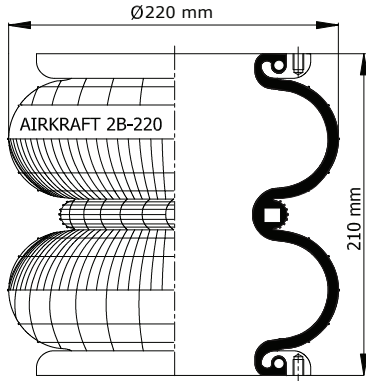

TOP & BOTTOM VIEW

REFERENCE	ORDER NO	DESCRIPTION
114001	11120143	Rubber bellow only
113006	11120006	Top/Bottom side Flange (Steel) 4xM8
113546	11120135	

Reference	Order No	ADAPTABLE CROSS	Reference	Order No	ADAPTABLE CROSS
114001	11120143	FIRESTONE FLEX 20	113006	11120006	
		FIRESTONE W01-358-0138	113546	11120135	FIRESTONE 095.0023
		PHOENIX 2B 12R			GOODYEAR 556 2 2 8425
		PIRELLI T20 86600			
		CONTITECH FD 200-19 S / 895 N			
		GOODYEAR 2B9-200- 578 9 2 3202