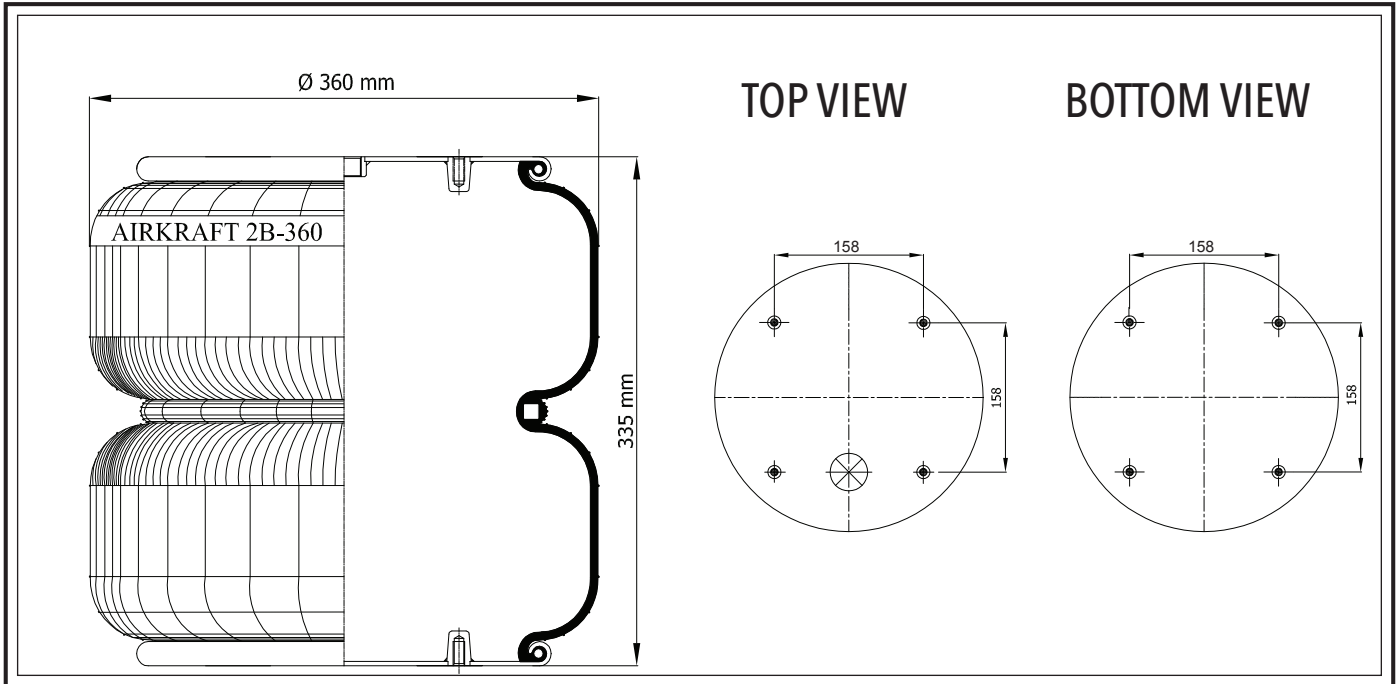

STYLE 2B - 360

www.aircraft.com.tr

REFERENCE	ORDER NO.	DESCRIPTION	⊗
114451	11120162	Rubber bellow only	
113451	11120099	Top/bottom plate M8 (Blind nuts)	G3/4

Reference	Order No.	ADAPTABLE CROSS	Reference	Order No.	ADAPTABLE CROSS (High Strength Bellows)
114451		PHOENIX 2 B 34 RB	113451	11120099	PHOENIX SP 2 B 34 RB
11120162