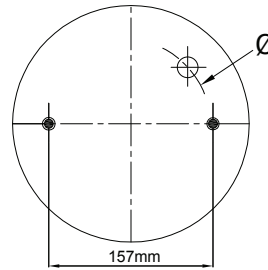

TOP VIEW

BOTTOM VIEW

REFERENCE	ORDER NO	DESCRIPTION	⊗	∅
114301	11120154	Rubber bellow only		
113329	11120061	Top/Bottom plate M10 (blind nuts)	M14X1.5	160mm
113554	11120141			

Reference	Order No	ADAPTABLE CROSS		Reference	Order No	ADAPTABLE CROSS	
114301	11120154	FIRESTONE FLEX	22	113329	11120061	SCANIA	1510249
		FIRESTONE	W01 358 0226	113554	11120141	SCANIA	1503813-7317
			95.0037				
			95.0082				
		PIRELLI	T22 88544				
		GOODYEAR	556 2 3 8210				
		PHOENIX	2B 22R