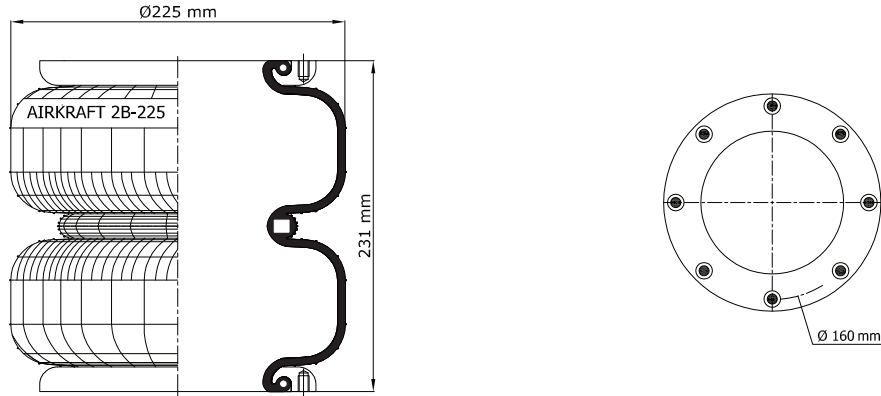

TOP & BOTTOM VIEW

REFERENCE	ORDER NO	DESCRIPTION
114004	11120144	Rubber bellow only
113547	11120136	

Reference	Order No	ADAPTABLE CROSS		Reference	Order No	ADAPTABLE CROSS	
114004	11120144	CONTITECH	FD200-25 S	113547	11120136	FIRESTONE	095.0318
		GOODYEAR	556 2 3 8332			GOODYEAR	556 2 2 8418
		FIRESTONE	W01 358 0305 / 20-2