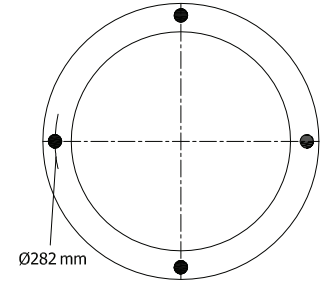

TOP VIEW

BOTTOM VIEW

REFERENCE	ORDER NO.	DESCRIPTION	⊗	∅
Two Ply Bellows				
114400	11120159	Rubber bellow only		
113403	11120085	Top/Bottom plate M10 (bolts)	M22X1,5	center
113404	11120086	Top/Bottom plate M10 (bolts)	M22X1,5	170mm
113405	11120087	Top/Bottom side only clamp ring M10		
113408	11120090	Top/Bottom plate M10 (bolts)	RP1/2	center
113409	11120091	Top/Bottom plate M10 (bolts)	RP1/2	170mm

Reference	Order No	ADAPTABLE CROSS	Reference	Order No	ADAPTABLE CROSS
114400	11120159	DUNLOP (FR) SP 1194 / 1998	113405	11120087	
113403	11120085	DUNLOP(FR) 16" x 2 SP 2340	113408	11120090	DUNLOP(FR) 16" x 2 SP 1557
113404	11120086	DUNLOP(FR) 16" x 2	113409	11120091