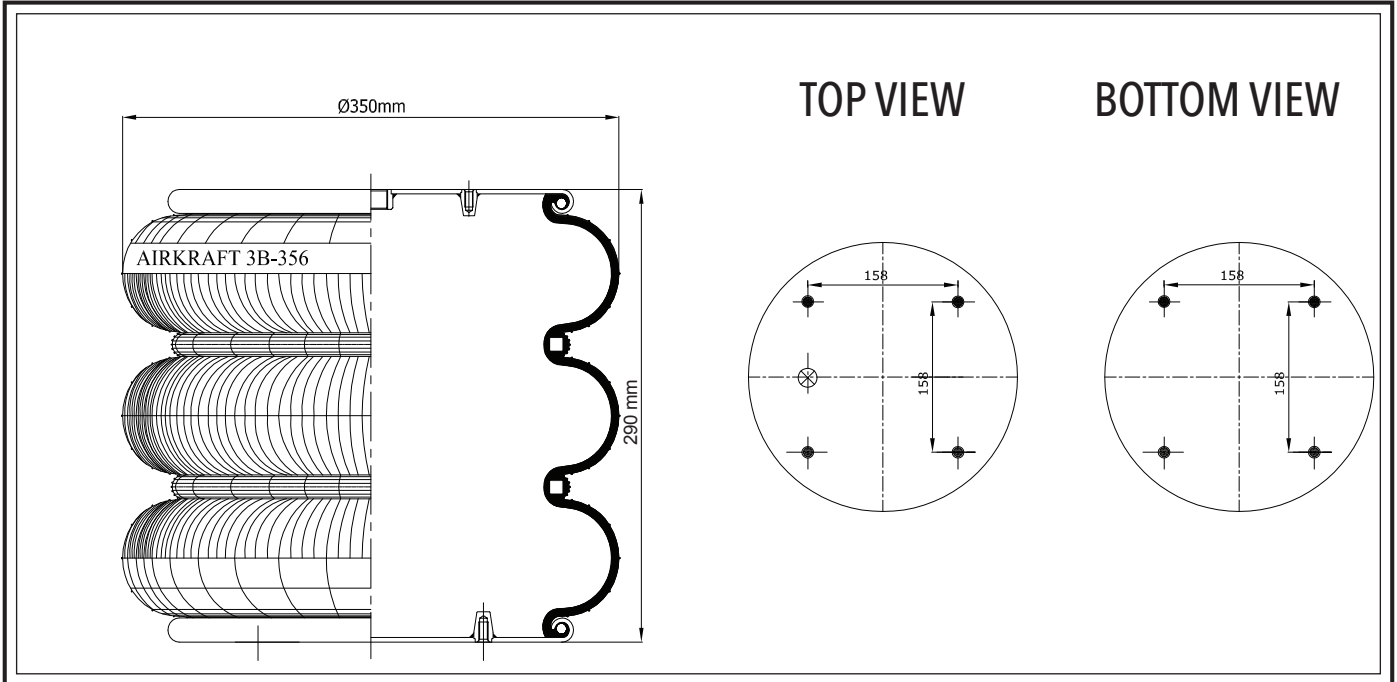

REFERENCE	ORDER NO.	DESCRIPTION	⊗
116055	11140068	Rubber bellow only	
115059	11140076		
115051	11140026		
115053	11140027	Top/bottom plate M8 (Blind nuts)	G1
115060	11140077		
115054	11140028		
115061	11140032		
115070	11140034		

Reference	Order No.	ADAPTABLE CROSS		Reference	Order No.	ADAPTABLE CROSS	
116055	11140068	CONTITECH	FT 530-32	115060	11140077	FIRESTONE	W01 358 7800
		FIRESTONE FLEX	313			GOODYEAR	3B14-360
		GOODYEAR FLEX	578-93-3-350			CONTITECH	FT 530-32 333
		FIRESTONE	W01 358 7798	115054	11140028	CONTITECH	FT 530-32 _60717
		GOODYEAR	3B14-356			WEFORMA	WBD 600-E2
		CONTITECH	FT 330-29 329			BOSCH	822419082
		HENDRICKSON	13039	115061	11140032	FIRESTONE	W01-358-7808
		WEFORMA	WBD 600-E3			GOODYEAR	3B14-350
		WEFORMA	WBD 600 E1			CONTITECH	FT 530-32 336
						HENDRICKSON	13157
				115070	11140034	FIRESTONE	W01 358 7818
						GOODYEAR	3B14-359
						CONTITECH	FT 530-32 325