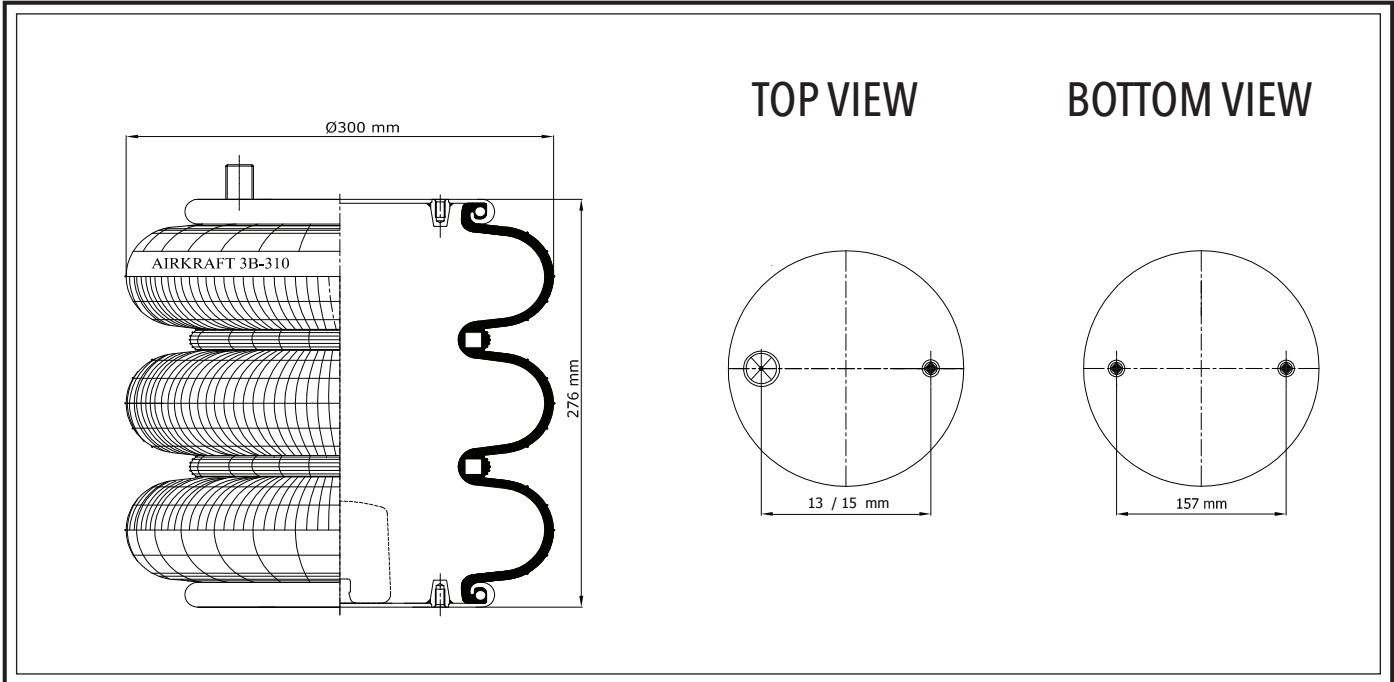

REFERENCE	ORDER NO.	DESCRIPTION
116008	11140062	Rubber bellow only
115016	11140012	
115034	11140023	
115072	11140070	
	11140087	

Reference	Order No.	ADAPTABLE CROSS		Reference	Order No.	ADAPTABLE CROSS	
116008	11140062	FIRESTONE	38R/38D	115072	11140070	FIRESTONE	W01-358-7994
		FIRESTONE	095.0047			CONTITECH	FT 330-29 546
		GOODYEAR FLEX	556 3 3 8334			GOODYEAR	3B12-328
			578 93 3 100		11140087	FIRESTONE	W01-358-7995
115016	11140012	FIRESTONE	W01 358 8032			CONTITECH	FT 330-29 547
		CONTITECH	FT 330-29 413			GOODYEAR	3B12-315/329
		GOODYEAR	3B12 / 319				
115034	11140023	FIRESTONE	W01-358-8008				
			W01-358-8025				
			W01-358-8028				
		CONTITECH	FT 330-29 431/469				
		GOODYEAR	3B12-300