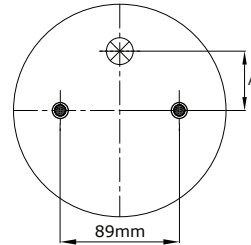

STYLE 2B - 225

www.airkraft.com.tr

TOP VIEW

BOTTOM VIEW

| REFERENCE | ORDER NO | DESCRIPTION | ⊗ | A |
|-----------|----------|------------------------------------|---------|--------|
| 113011 | 11120010 | Top/bottom plate M10 (Blind nuts) | 1/4NPT | 44,4mm |
| 113038 | 11120020 | Top/bottom plate M10 (Blind nuts), | M14X1,5 | 44,4mm |
| 113476 | 11120112 | Top/bottom plate M10 (Blind nuts), | M12X1,5 | 44,4mm |
| | | | | |
| | | | | |
| | | | | |
| | | | | |
| | | | | |
| | | | | |