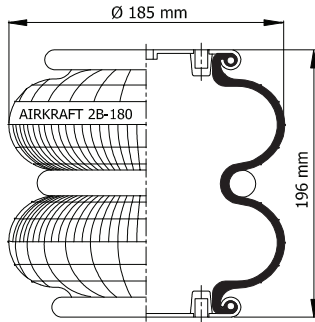

TOP VIEW

BOTTOM VIEW

REFERENCE	ORDER NO	DESCRIPTION	⊗
114052	11120173	Rubber bellow only	
113056	11120025	Top/bottom plate M8 (blind nuts)	G1/4
113057	11120026	Top/bottom plate M10 (blind nuts)	G1/4

Reference	Order No	ADAPTABLE CROSS	Reference	Order No	ADAPTABLE CROSS
114052	11120173	FIRESTONE FLEX 26C			
		GOODYEAR FLEX 579-92-3-530			
113056	11120025				
113057	11120026