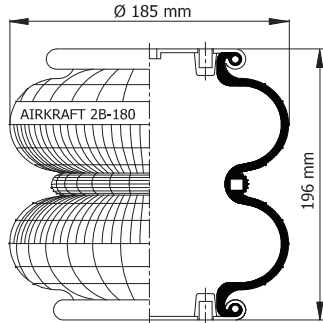

STYLE 2B-180

www.airkraft.com.tr

TOP VIEW

BOTTOM VIEW

| REFERENCE | ORDER NO | DESCRIPTION | ⊗ | A |
|-----------|----------|--|------|--------|
| 114050 | 11120145 | Rubber bellow only | | |
| 113052 | 11120021 | Top/Bottom plate M8 (blind nuts), assembly axis 54mm | G1/4 | 26mm |
| 113053 | 11120022 | Top/Bottom plate M8 (blind nuts), assembly axis 70mm | G3/4 | center |
| 113054 | 11120023 | Top/Bottom plate M8 (blind nuts), assembly axis 70mm | G1/4 | center |
| 113067 | 11120029 | | | |
| 113068 | 11120030 | | | |
| | | | | |
| | | | | |
| | | | | |
| | | | | |