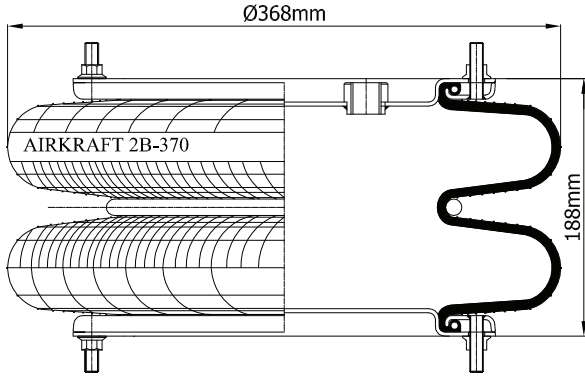

TOP VIEW

BOTTOM VIEW

REFERENCE	ORDER NO	DESCRIPTION	⊗	∅
Two Ply Bellows				
114350	11120157	Rubber bellow only		
113353	11120072	Top/Bottom plate M10 (bolts)	M22X1,5	center
113354	11120073	Top/Bottom plate M10 (bolts)	M22X1,5	170mm
113355	11120074	Top/Bottom side only clamp ring M10		
113358	11120077	Top/Bottom plate M10 (bolts)	RP1/2	center
113359	11120078			

Reference	Order No	ADAPTABLE CROSS		Reference	Order No	ADAPTABLE CROSS	
114350	11120157	CONTITECH	FD 614-26	113358	11120077	CONTITECH	FD 614-26
		DUNLOP(FR)	SP 1039 (14"x2)			DUNLOP(FR)	SP 1556
113353	11120072	CONTITECH	FD 614-26			WEFORMA	WBZ-G 600
		DUNLOP(FR)	14"x 2			NORGREN	M/31142 (14"1/2x2)
113354	11120073	CONTITECH	FD 614-26	113359	11120078	CONTITECH	FD 614-26
		DUNLOP(FR)	14"1/2 x 2 SP 1988			DUNLOP(FR)	SP 1988
113355	11120074	CONTITECH	FD 614-26				
		DUNLOP(FR)	SP 1041