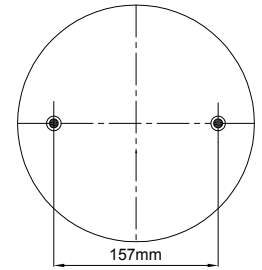

TOP VIEW

BOTTOM VIEW

REFERENCE	ORDER NO	DESCRIPTION	⊗	∅
114301	11120154	Rubber bellow only		
113329	11120061	Top/Bottom plate M10 (blind nuts)	M14X1.5	160mm
113554	11120141			

Reference	Order No	ADAPTABLE CROSS		Reference	Order No	ADAPTABLE CROSS	
114301	11120154	FIRESTONE FLEX	22	113329	11120061	SCANIA	1510249
		FIRESTONE	W01 358 0226	113554	11120141	SCANIA	1503813-7317
			95.0037				
			95.0082				
		PIRELLI	T22 88544				
		GOODYEAR	556 2 3 8210				
		PHOENIX	2B 22R