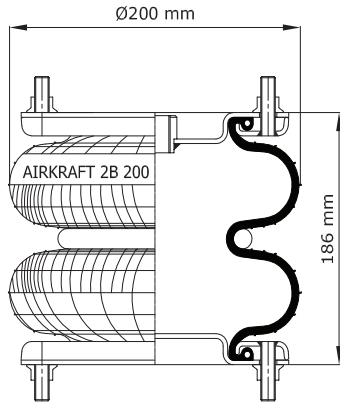

STYLE 2B-200

www.airkraft.com.tr

TOP VIEW

BOTTOM VIEW

| REFERENCE | ORDER NO | DESCRIPTION | ⊗ |
|-----------|----------|-------------------------------------|--------|
| 114051 | 11120146 | Rubber bellow only | |
| 113060 | 11120027 | Top/Bottom plate M10 (bolts) | RP 1/2 |
| 113062 | 11120028 | Top/Bottom side only clamp ring M10 | |
| | | | |
| | | | |
| | | | |
| | | | |
| | | | |
| | | | |