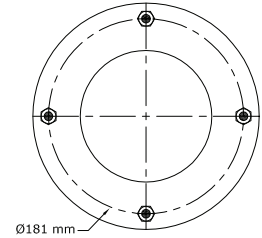

STYLE 2B - 255

www.airkraft.com.tr

TOP VIEW

BOTTOM VIEW

REFERENCE	ORDER NO	DESCRIPTION	⊗
114100	11120149	Rubber bellow only	
113100	11120038	Top/bottom plate M10 (bolts)	RP 1/2
113101	11120039	Top/Bottom side only clamp ring M10 (bolts)	
113103	11120040	Top/bottom plate M10(bolts)	M22X1.5

Reference	Order No	ADAPTABLE CROSS		Reference	Order No	ADAPTABLE CROSS	
114100	11120149	FIRESTONE	W01 095 0175	113101	11120039	DUNLOP(FR)	SP 1003 (10"x2)
		CONTITECH	FD 210-22 S	113103	11120040		
		DUNLOP(FR)	10"x2 SP 920				
113100	11120038	CONTITECH	FD 210-22 1/2 M10				
		DUNLOP(FR)	SP 1538 (10"x2)				
		WEFORMA	WBZ-G 450				
		NORGREN	M/31102 (10"x2)