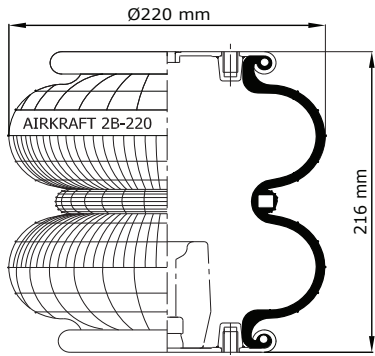

STYLE 2B - 220

Style of the bellow used in product

www.airkraft.com.tr

Figurative 2B-220 product drawing

Previous reference replaced by order no

Master sap Reference to be used in transactions

TOP VIEW

BOTTOM VIEW

Figurative top / bottom view