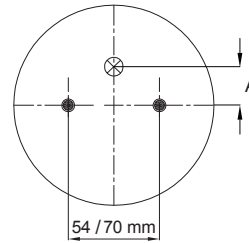

REFERENCE	ORDER NO	DESCRIPTION	⊗	A
114050	11120145	Rubber bellow only		
113052	11120021	Top/Bottom plate M8 (blind nuts), assembly axis 54mm	G1/4	26mm
113053	11120022	Top/Bottom plate M8 (blind nuts), assembly axis 70mm	G3/4	center
113054	11120023	Top/Bottom plate M8 (blind nuts), assembly axis 70mm	G1/4	center
113067	11120029			
113068	11120030			

Reference	Order No	ADAPTABLE CROSS	Reference	Order No	ADAPTABLE CROSS
114050	11120145	CONTITECH 603N			NORGREN PM/31082 (8"x2)
		FIRESTONE FLEX 26			TAURUS KF 218
		FIRESTONE W01 358 0142			FIRESTONE W01M586353026B095.0275
		PIRELLI 26	113054	11120023	CONTITECH FD 120-17 61361
		PHOENIX 2 B 07 R			WEFORMA WBZ 300-E2
113052	11120021	GOODYEART 2B 8-550			BOSCH 822419062
		PHOENIX SP 2B 07R			FIRESTONE W01 358 7325
113053	11120022	PIRELLI T26 84181	113067	11120029	CONTITECH FD 120-20 509
		CONTITECH FD-120-17 2682 030000			GOODYEAR 2B8-550
		WEFORMA WBZ 300-E1			HENDRICKSON 14395
		BOSCH 822419042			FIRESTONE W01 358 7327
		DUNLOP(FR) SO 8201	113068	11120030	GOODYEAR 2B8-552
		GOODYEAR 2B 7-540			
		FESTO EB-215-155