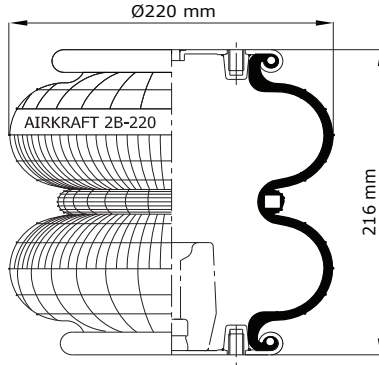

TOP VIEW

BOTTOM VIEW

REFERENCE	ORDER NO	DESCRIPTION	⊗	A
113474	11120110	Top plate M12 (Bolts),Bottom plate M8 (Blind nuts), Bumper (90mm)	1/4 NPT	44,4mm
113017	11120014			
113027	11120018			
113028	11120019			
113487	11120120			
113003	11120003	Top/bottom plate M10 (Blind nuts),Assembly axis 95 mm	M12X1.5	44,4mm

Reference	Order No	ADAPTABLE CROSS		Reference	Order No	ADAPTABLE CROSS	
113474	11120110	FIRESTONE	20-T3 095.0313	113028	11120019	FIRESTONE	W01 358 6905
		GOODYEAR	556 2 2 8521			CONTITECH	FD 200-19 315
113017	11120014	FIRESTONE	W01 358 6910			GOODYEAR	2B9-206
		CONTITECH	FD 200-19 320			TAURUS	KF218-6905
		GOODYEAR	2B9-200			HENDRICKSON	3518 / 5270 / 45843-1
		TAURUS	KF218-6910	113487	11120120	FIRESTONE	W01-358-6900
		HENDRICKSON	8768 / 45843-3			CONTITECH	FD 200-19 319
113027	11120018	FIRESTONE	W01 358 6902			GOODYEAR	2B9-216
		CONTITECH	FD 200-19 310	113003	11120003	DUNLOP(FR)	9"¼ SO 9203
		GOODYEAR	2B9-201				
		TAURUS	KF218-6902				
		HENDRICKSON	2630