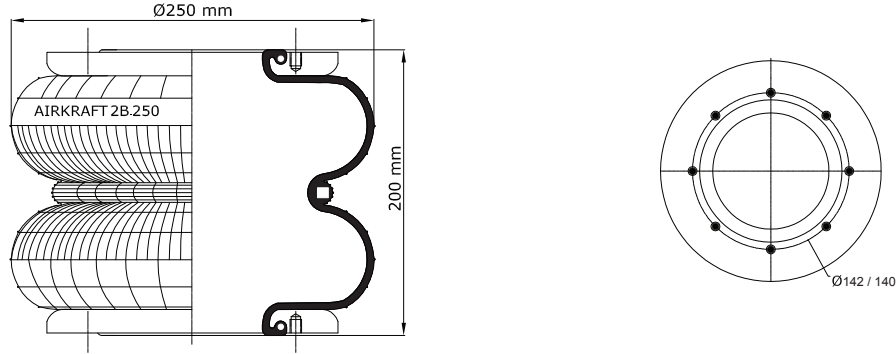

TOP & BOTTOM VIEW

REFERENCE	ORDER NO	DESCRIPTION
Two Ply Bellows		
114150	11120150	Rubber bellow only
113151	11120043	Top/Bottom side Flange (Aluminum) 8XM8, Blinde Nuts Axis Ø142mm
High Strength Bellows		
114151	11120151	Rubber bellow only
113150	11120042	Top/Bottom side Flange (Aluminum) 8XM8, Blinde Nuts Axis Ø142mm
113551	11120140	Top/Bottom side Flange (Aluminum) 8XM8, Blinde Nuts Axis Ø140mm

Reference	Order No	ADAPTABLE CROSS		Reference	Order No	ADAPTABLE CROSS	
114150	11120150	FIRESTONE	W01 095 0219	114151	11120151	CONTITECH	620 N Hydro
		CONTITECH	620 N			PIRELLI	T245 BV
		PHOENIX	2B 15 R	113150	11120042	CONTITECH	620 M Hydro
		PIRELLI	T245 93625			PIRELLI	T245 BV 92141
113151	11120043	PIRELLI	T245 93740	113551	11120140