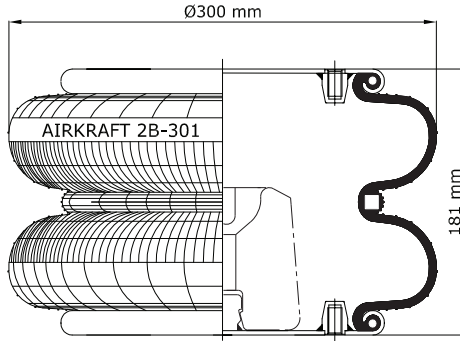

TOP VIEW

BOTTOM VIEW

REFERENCE	ORDER NO:		⊗	A
114301	11120154	Rubber bellow only		
113306	11120049	Top/bottom plate M8 (Blind nuts)	G1	66 mm
113307	11120050	Top/bottom plate M8 (Blind nuts)	G1/2	66 mm
113310	11120053	Top/bottom plate M12 (Blind nuts)	G3/4	73 mm
113312	11120055	Top/bottom plate M10 (Blind nuts)	RP 1/4	73 mm
113313	11120056	Top/bottom plate M8 (Blind nuts)	RP 1/4	73 mm
113314	11120057	Top/bottom plate M8 (Blind nuts)	G1/4	66 mm
113477	11120113			

Reference	Order No	ADAPTABLE CROSS		Reference	Order No	ADAPTABLE CROSS	
114301	11120154	FIRESTONE FLEX	22	113307			
		FIRESTONE	W01 358 0226	11120050		PHOENIX	SP 2B 22R
			95.0037	113310		DUNLOP(FR)	12"x2 S 12201
			95.0082	11120053		CONTITECH	FD 330-22 / 60031
		PIRELLI	T22 88544	113312		PHOENIX	SP 2B 22R
		GOODYEAR	556 2 3 8210	11120055		WEFORMA	WBZ 500-E2
		PHOENIX	2B 22R	113313		BOSCH	822419064
113306	11120049	CONTITECH	FD 330-22	11120056		FESTO	EB-325-215
			2682 060000			WEFORMA	WBZ 500-E2
		WEFORMA	WBZ 500-E1			FIRESTONE	22T3 / 095 .0257
		BOSCH	822419044			GOODYEAR	556 2 2 8442