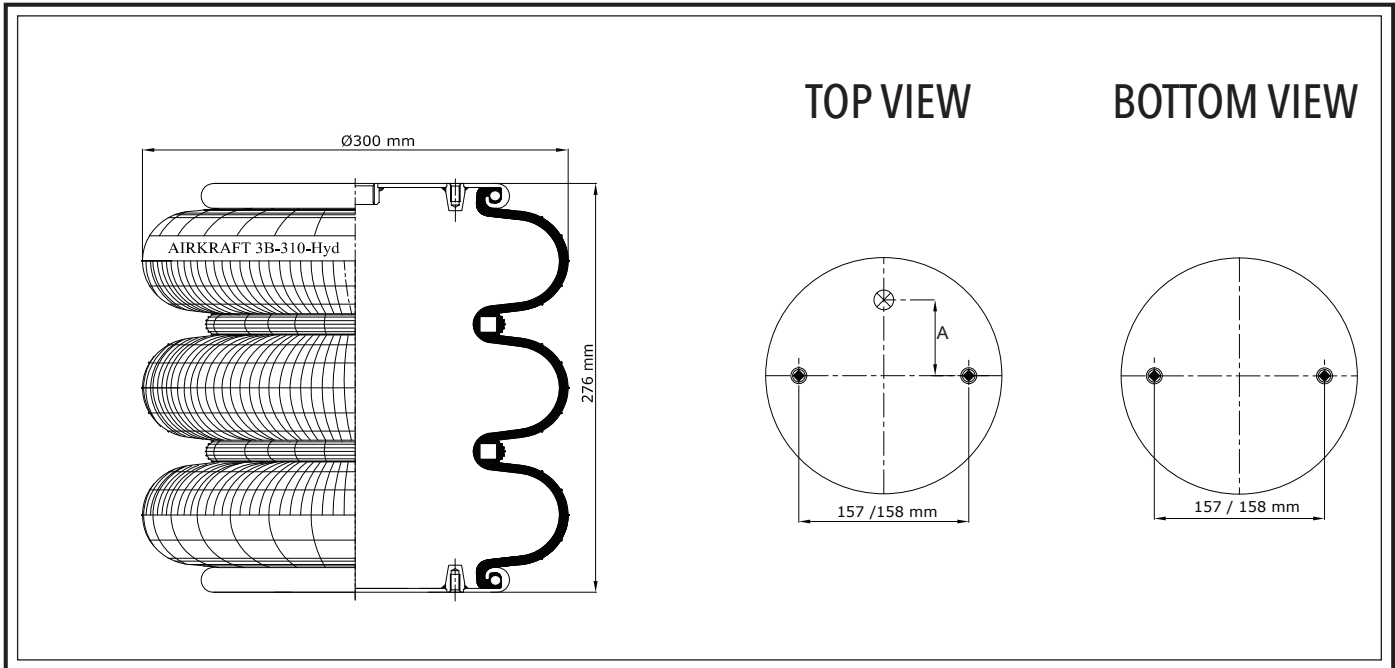

REFERENCE	ORDER NO.	DESCRIPTION	⊗	A
High Strength Bellows				
116004	11140060	Rubber bellow only		
115009	11140006	Top Plate M12 (36mm Bolts)(Assembly axis 158mm) ,Bottom plate M14 (60mm Bolts)(Assembly axis 158mm)	M16X1.5	73 mm
115010	11140007	Top Plate Combustudand M12 blindnut(Assembly axis 157 mm); Bottom plate M12 Bolts (Assembly axis 157 mm) , Bumper (112mm)	M20X1.5-M12X1.5	
115024	11140016	Top/bottom plate M8 (Blind nuts), Assembly axis 157 mm	G1	66 mm
115082	11140075	Top/bottom plate M8 (Blind nuts) Assembly axis 157mm	G 3/4	73 mm
115028	11140018	Top Plate M12 (36mm Bolts) ,Bottom plate M14 (60mm Bolts) , Bumper(120mm)	M16x1.5	73 mm
115029	11140019	Top/Bottom Plates M12 (36mm Bolts) , Assembly axis 157mm	M16x1.5	73 mm
115030	11140020	Top Plate M12(Bolts) ,Bottom plate M14(60mm Bolts) , Assembly axis 157 mm	M16x1.5	73 mm
115032	11140022	Top/bottom plate M8 (Blind nuts) , Assembly axis 157mm	G1/4	73 mm

Reference	Order No.	ADAPTABLE CROSS		Reference	Order No.	ADAPTABLE CROSS	
116004	11140060	CONTITECH	FT 330-29 S	115028	11140018	GART	271.3.298 (T271/S)
		FIRESTONE	38			CF GOMMA	322 BB 204413
115009	11140006	PIRELLI	322 BB-93410	115029	11140019	GART	271.3.298 / 2
		DUNLOP	12"X3 RE NB SP 12350			CF GOMMA	322 BB 204450
115010	11140007	FIRESTONE	W01 M58 8017	115030	11140020	PIRELLI	93410 322 B.B
		DUNLOP	S 12302 (12"x3 NB)	115032	11140022	CONTITECH	FT 330-29 61831
115024	11140016	CONTITECH	FT 330-29 61830			WEFORMA	WBD 500-E2
		WEFORMA	WBD 500-E1\			BOSCH	822419081
115082	11140075	NORGREN	PM/31123(12"x3)