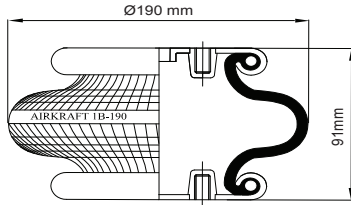

TOP VIEW

BOTTOM VIEW

REFERENCE	ORDER NO.	DESCRIPTION	⊗	A
112004	11101015	Rubber bellow only		
111003	11101003	Top/bottom plate M8 (Blind nuts),assembly axis 70mm	G3/4	center
111005	11101005	Top/bottom plate M8 (Blind nuts),assembly axis 70mm	G1/4	center
111013	11101008	Top/bottom plate M8 (Blind nuts),assembly axis 54mm	G1/4	26 mm
111015	11101009			

Reference	Order No	ADAPTABLE CROSS	Reference	Order No	ADAPTABLE CROSS
112004	11101015	CONTITECH FS 120-9 60479	111005	11101005	FIRESTONE W01 M58 6166
		FIRESTONE FLEX 116			CONTITECH FS 120-9 61358
		FIRESTONE W01 358 0133			DUNLOP(FR) 8"x1 S08100
111003	11101003	FIRESTONE W01 M58 6165			WEFORMA WBE 300-E2
		CONTITECH FS120-92681030000			BOSCH822419008
		DUNLOP(FR) 8"x1 S08101	111013	11101008	PHOENIX SP 1 B 07
		WEFORMA WBE 300-E1	111015	11101009	
		BOSCH 822419003			
		FESTO EB-215-80			
		NORGREN PM/31081 (8"x1)