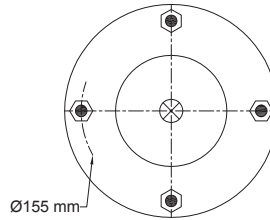

REFERENCE	ORDER NO	DESCRIPTION	⊗
114051	11120146	Rubber bellow only	
113060	11120027	Top/Bottom plate M10 (bolts)	RP 1/2
113062	11120028	Top/Bottom side only clamp ring M10	

Reference	Order No	ADAPTABLE CROSS		Reference	Order No	ADAPTABLE CROSS
114051	11120146	CONTITECH	FD 138-18S	113062	11120028	
		DUNLOP	8"x2			
113060	11120027	DUNLOP(FR)	SP 1490(8"x2) / SP918			
		CONTITECH	FD 138-18 1/2M10			
		WEFORMA	WBZ-G 350			
		NORGREN	M/31082 (8"x2)