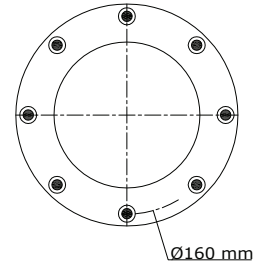

TOP & BOTTOM VIEW

REFERENCE	ORDER NO	DESCRIPTION
114001	11120143	Rubber bellow only
113006	11120006	Top/Bottom side Flange (Steel) 4xM8
113546	11120135	

Reference	Order No	ADAPTABLE CROSS	Reference	Order No	ADAPTABLE CROSS
114001	11120143	FIRESTONE FLEX 20	113006	11120006	
		FIRESTONE W01-358-0138	113546	11120135	FIRESTONE 095.0023
		PHOENIX 2B 12R			GOODYEAR 556 2 2 8425
		PIRELLI T20 86600			
		CONTITECH FD 200-19 S / 895 N			
		GOODYEAR 2B9-200- 578 9 2 3202