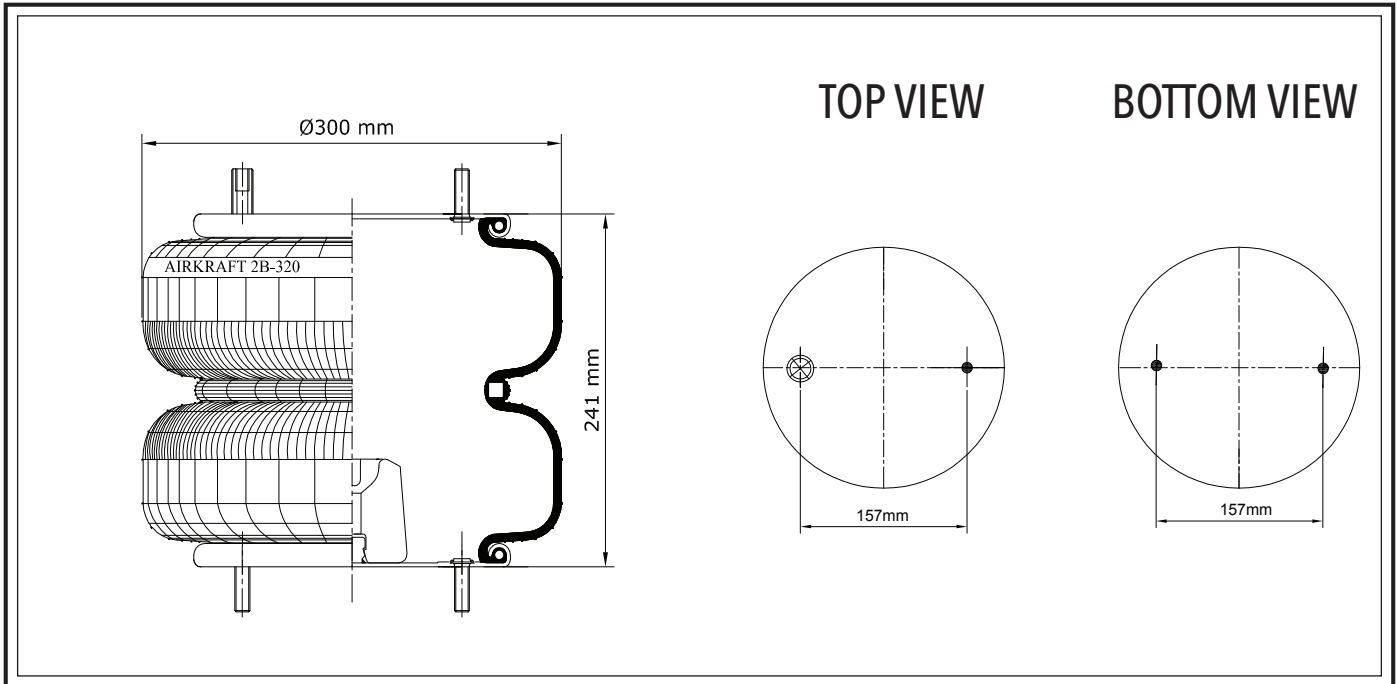

REFERENCE	ORDER NO:	DESCRIPTION	⊗
114302	11120155	Rubber bellow only	
113341	11120066		
113343	11120068		
113545	11120134		

Reference	Order No	ADAPTABLE CROSS		Reference	Order No	ADAPTABLE CROSS	
114302	11120155	FIRESTONE	W01 358 0259	113343	11120068	FIRESTONE	W01 358 7550
			22-1,5 / 095.0092			CONTITECH	FD 331-26 541
		GOODYEAR	556 2 3 8328			GOODYEAR	2B12-346
			578 92 3 310	113545	11120134	FIRESTONE FLEX	228-1,5
113341	11120066	FIRESTONE	W01 358 7555			FIRESTONE	W01 358 7636
		CONTITECH	FD 331-26 480				
		GOODYEAR	2B12-440