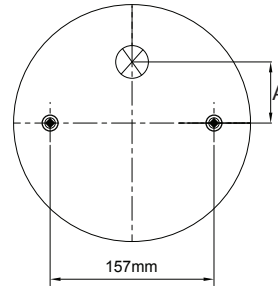

TOP VIEW

BOTTOM VIEW

REFERENCE	ORDER NO	DESCRIPTION	⊗	A
114302	11120155	Rubber bellow only		
113311	11120054	Top/bottom plate 3/8-16 (Blind nuts)	Rp 1/4	center
113316	11120177	Top/bottom plate 3/8-16 (Blind nuts)	1/4 NPT	73 mm
113493	11120178			
113494	11120179			
113325	11120059			
113326	11120060	Top/bottom plate M8 (Blind nuts)	G 3/4	73 mm
113342	11120067	Top/bottom plate M10 (Blind nuts)	M12X1.5	center
		Bottom assembly axis 90 to top assembly axis		

Reference	Order No	ADAPTABLE CROSS		Reference	Order No	ADAPTABLE CROSS	
114302	11120155	FIRESTONE	W01 358 0259			CONTITECH	FD330-30 323
			22-1,5 / 095.0092			HENDRICKSON	13035
		GOODYEAR	556 2 3 8328			FIRESTONE	W01-358-7442
			578 92 3 310	113494	11120179	GOODYEAR	2B12-419
113311	11120054	FIRESTONE	W01 358 7440			FIRESTONE	22-1.5 T3 095.0258
		DUNLOP (FR)	S12280	113325	11120059	GOODYEAR	556 2 2 8634
		GOODYEAR	2B12-305	113326	11120060	DUNLOP(FR)	12"x2
113316	11120177	FIRESTONE	W01-358-7444	113342	11120067	FIRESTONE	W01-M58-6875
		GOODYEAR	2B12-416 / 2B12-446				
		CONTITECH	FD330-30 369				
		HENDRICKSON	9830				
113493	11120178	FIRESTONE	W01-358-7443				
		DUNLOP(FR)	S12280				
		GOODYEAR	2B12-305