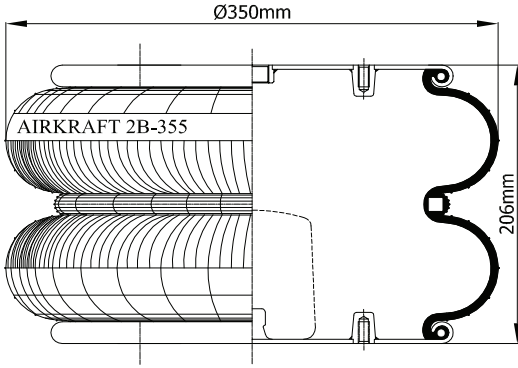

TOP VIEW

BOTTOM VIEW

REFERENCE	ORDER NO	DESCRIPTION	⊗
Two Ply Bellows			
113460	11120105	Top/bottom plate M8 (Blind nuts)	G 1/4
113454	11120102		
113464	11120107		
High Strength Bellows			
114452	11120163	Rubber bellow only	
113461	11120106		
113452	11120100		
113498	11120126		

Reference	Order No	ADAPTABLE CROSS	Reference	Order No	ADAPTABLE CROSS (High Strength Bellows)
113459	11120104		114452	11120163	FIRESTONE FLEX 205
113460	11120105	CONTITECH FD 530-22 61362			FIRESTONE W01 358 7929
		WEFORMA WBZ 600-E2	113461	11120106	FIRESTONE W01 358 7208
		BOSCH 822419065	113452	11120100	FIRESTONE W01-358 7224
		FESTO EB-385-230			CONTITECH FD 530-22 2682
113454	11120102	FIRESTONE 21T2 W01 358 7135			PIRELLI 1938
		CONTITECH FD 530-22 311	113498	11120126	FIRESTONE W01 358 7221
		GOODYEAR 2B 14-360/556 2 2 8554			
113464	11120107	HENDRICKSON 12514-014			
		FIRESTONE W01 358 7140			
		W01 681 7110			
		CONTITECH FD 530-22 316			
		GOODYEAR 2B14-359			
		HENDRICKSON 3184